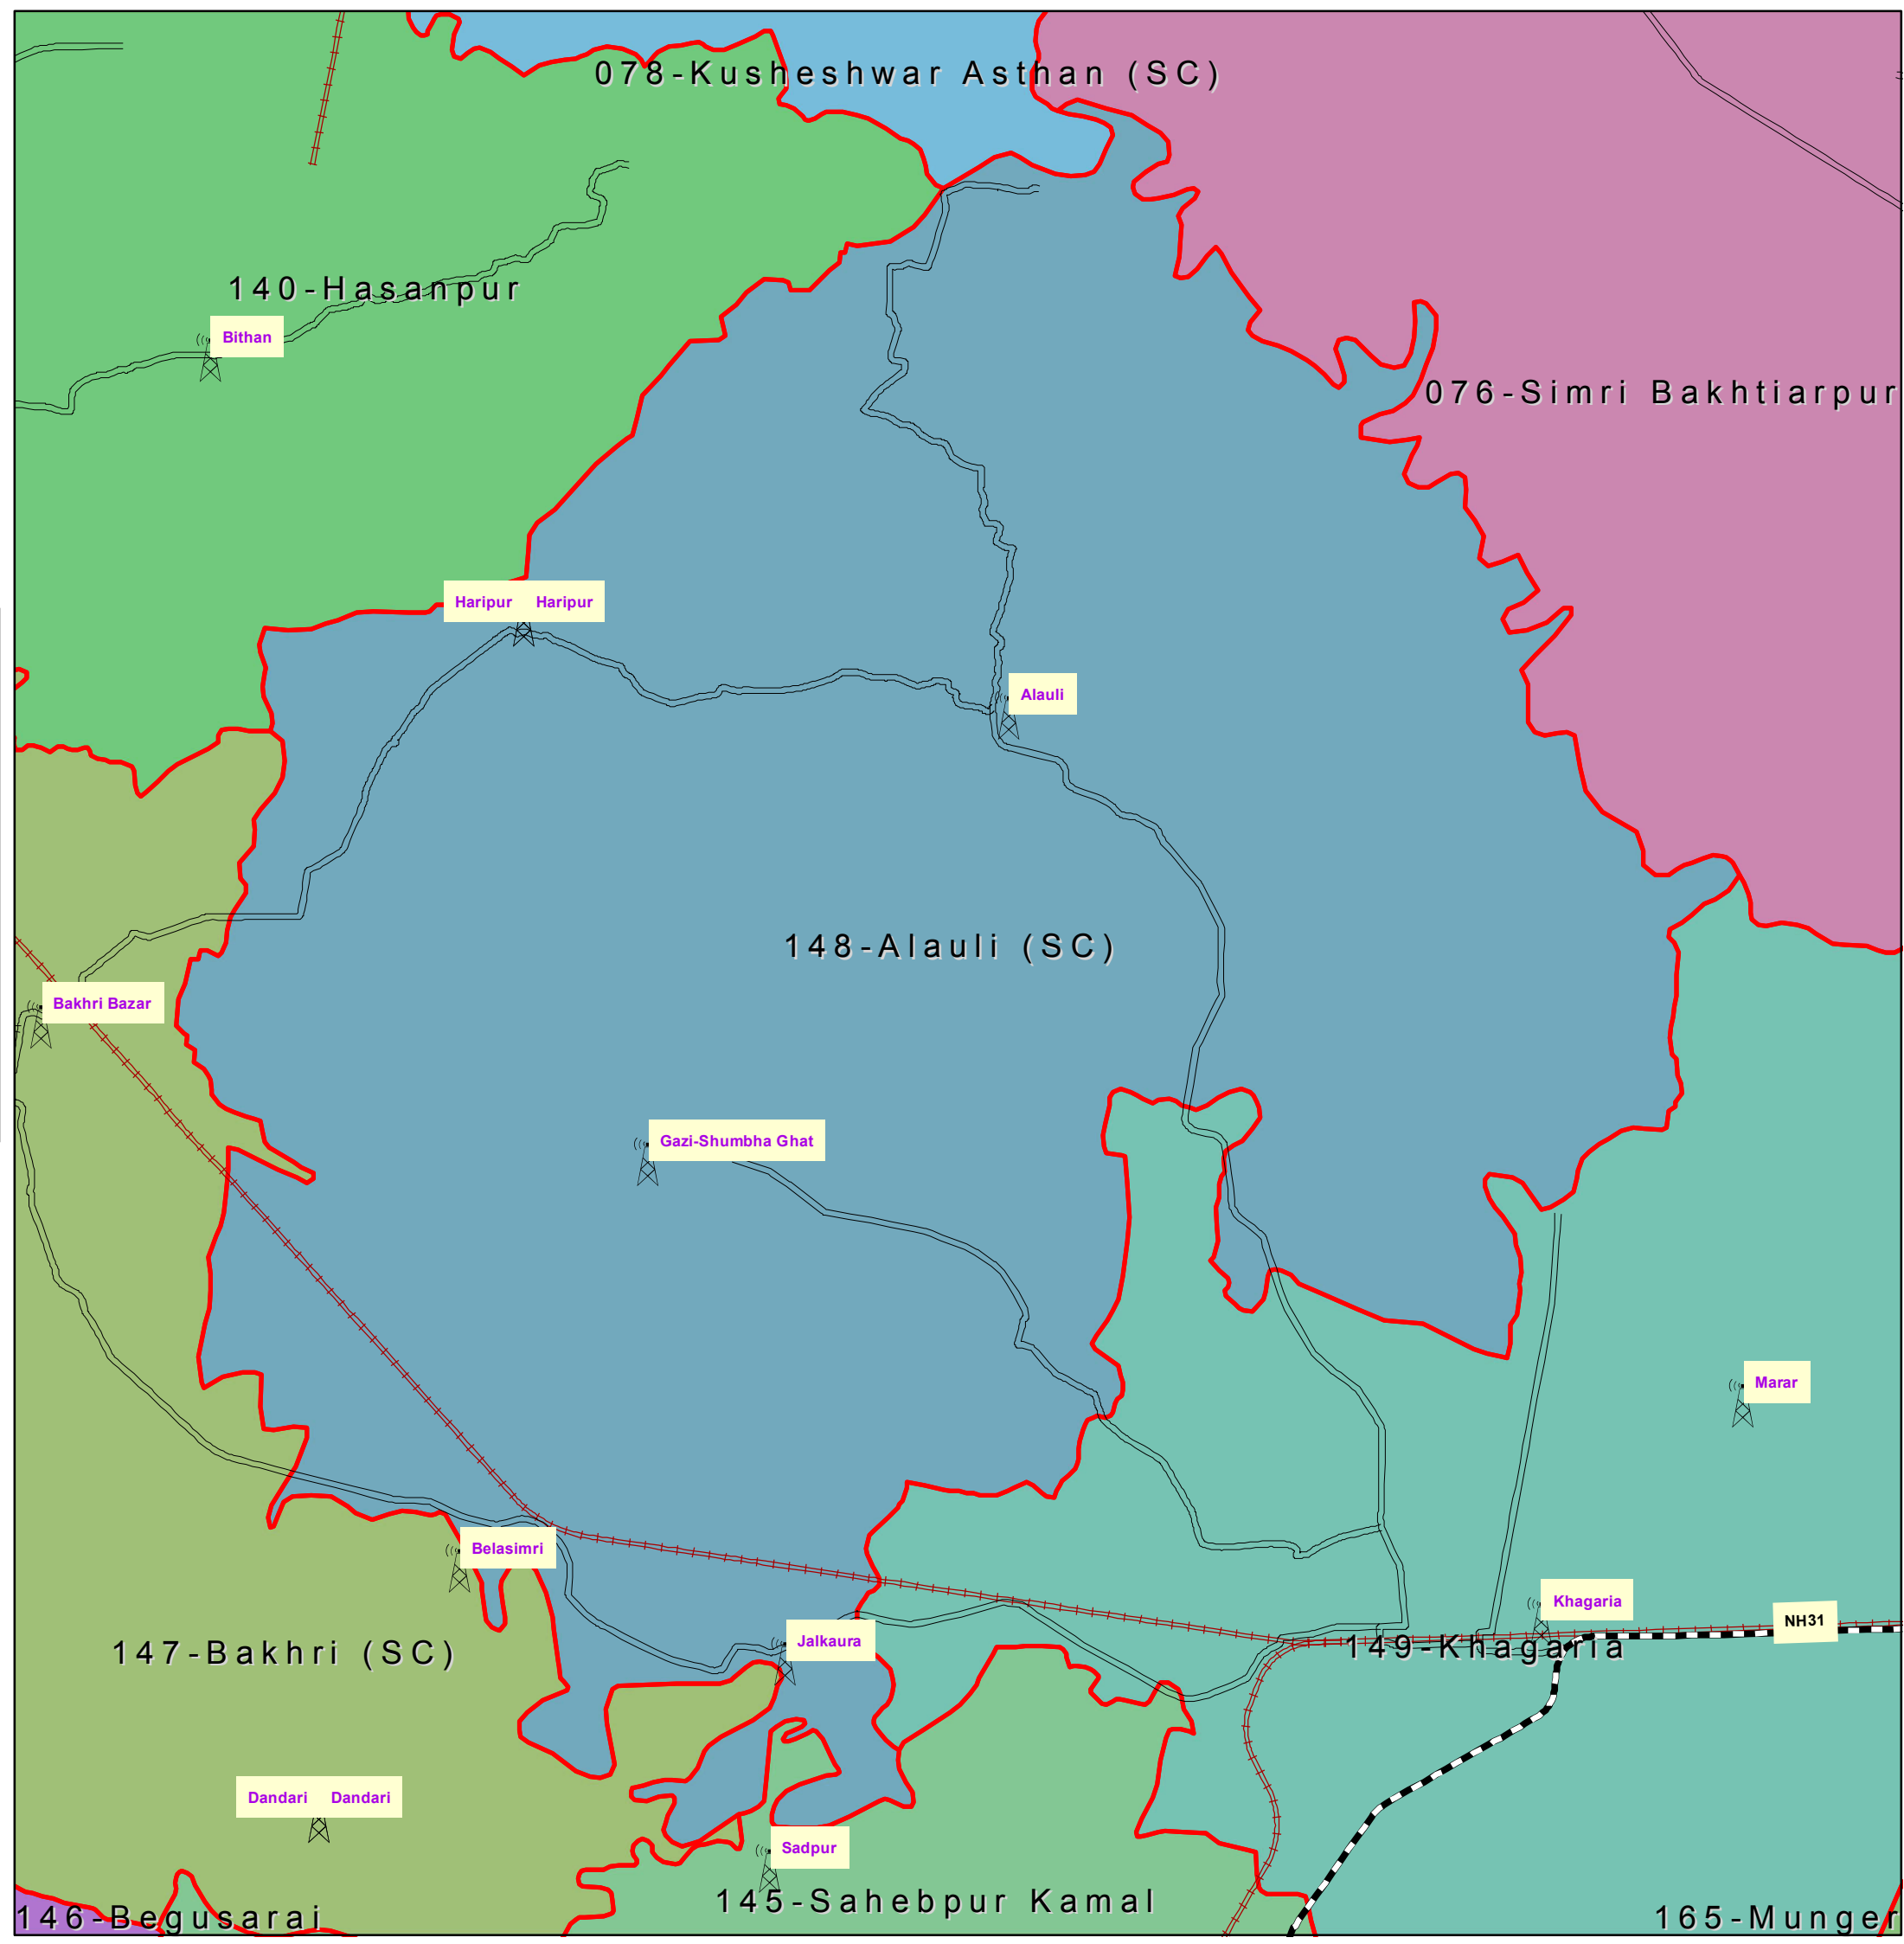

148-Alauli (SC) (KHAGARIA)

INDEX

- DISTRICT HEAD QUARTER
- AIRPORT
- TOURIST PLACE
- BSNL EXCHANGE
- NATIONAL HIGHWAY
- STATE HIGHWAY
- DISTRICT ROAD
- RAILWAYLINE
- ASSEMBLY BOUNDARY