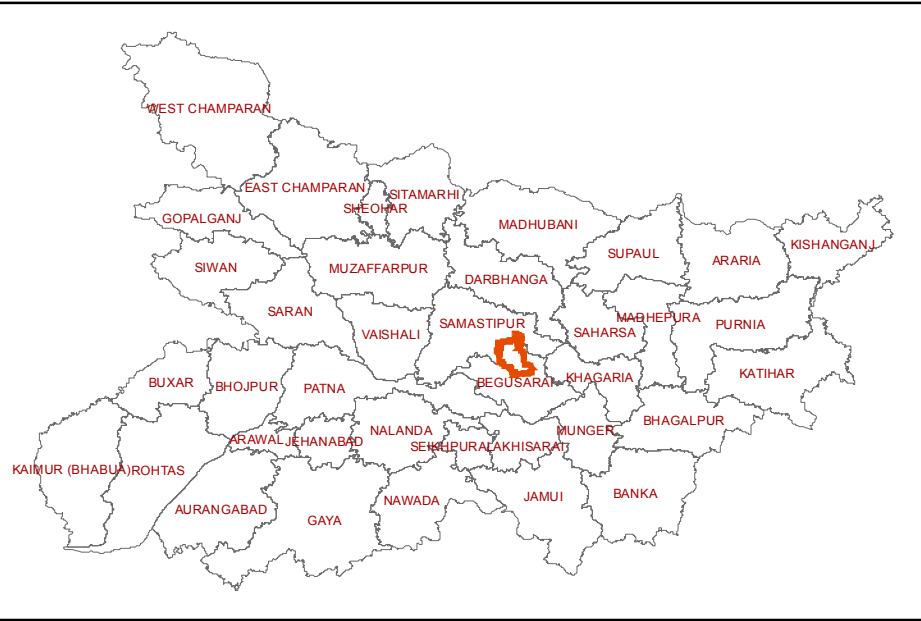

# 141-Cheria Bariarpur (BEGUSARAI)

## INDEX

- DISTRICT HEAD QUARTER
- AIRPORT
- TOURIST PLACE
- BSNL EXCHANGE
- NATIONAL HIGHWAY
- STATE HIGHWAY
- DISTRICT ROAD
- RAILWAYLINE
- ASSEMBLY BOUNDARY