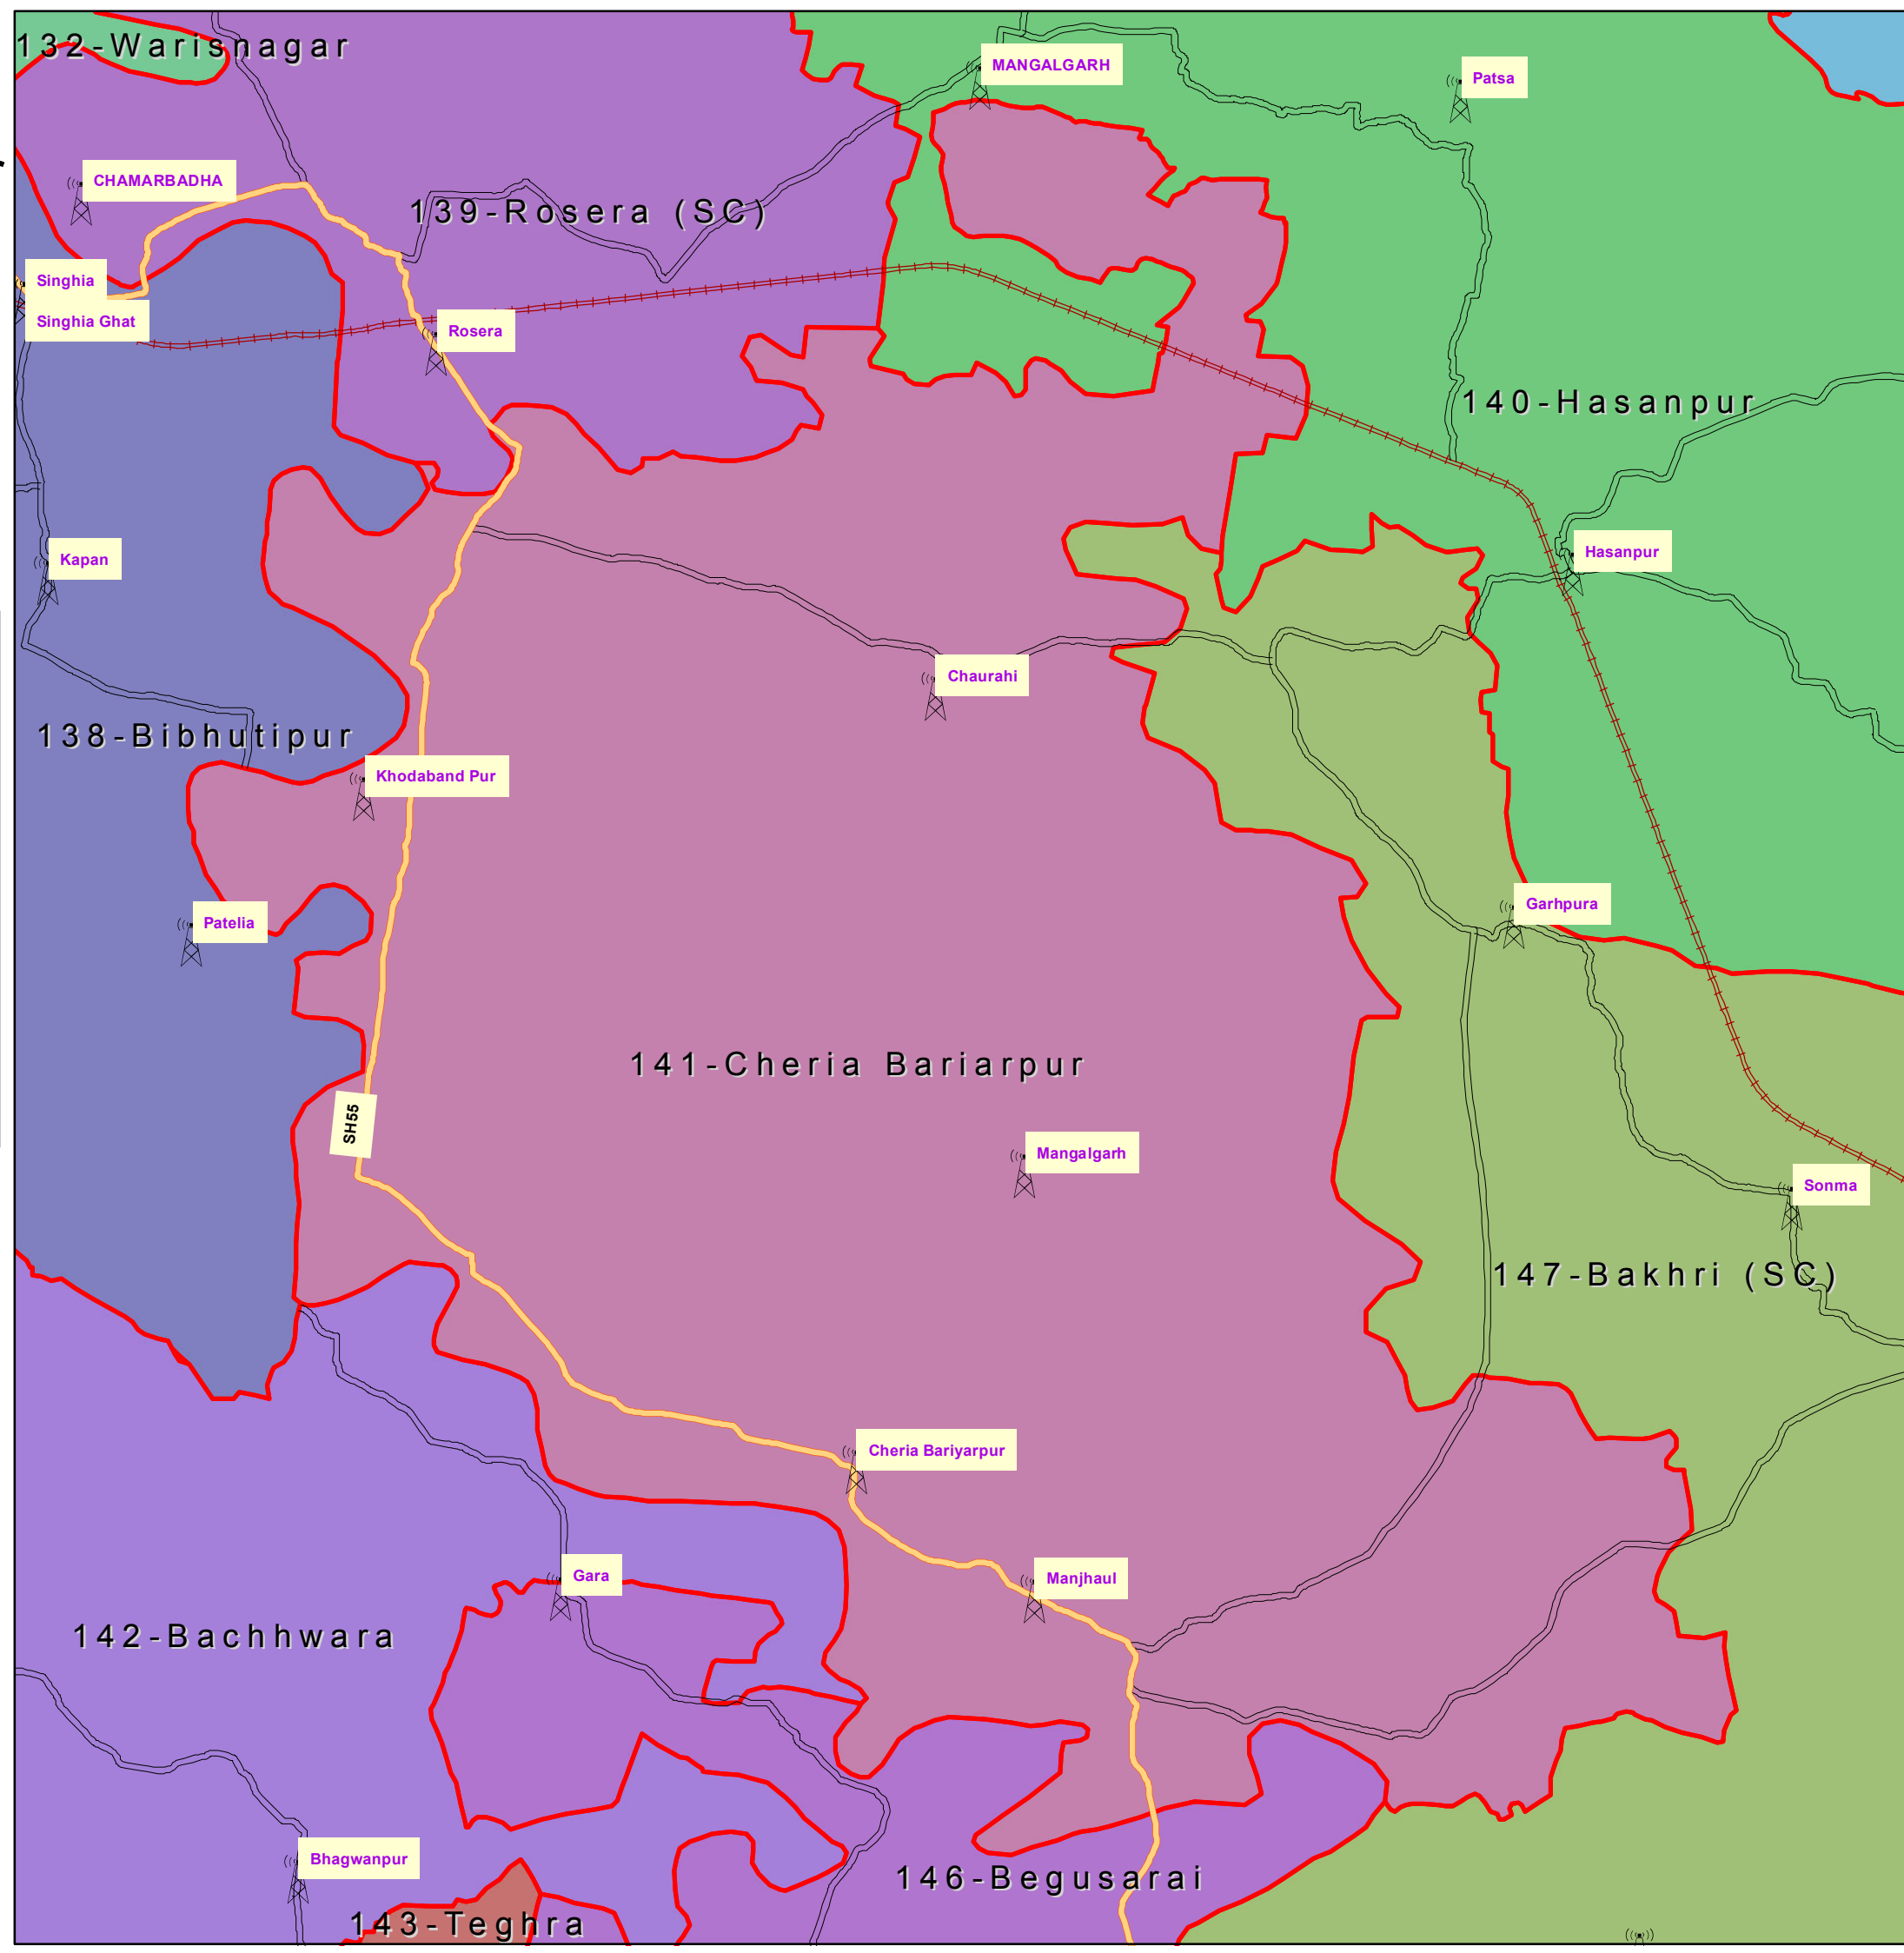

# 141-Cheria Bariarpur (BEGUSARAI)

## INDEX

- DISTRICT HEAD QUARTER
- AIRPORT
- TOURIST PLACE
- BSNL EXCHANGE
- NATIONAL HIGHWAY
- STATE HIGHWAY
- DISTRICT ROAD
- RAILWAYLINE
- ASSEMBLY BOUNDARY