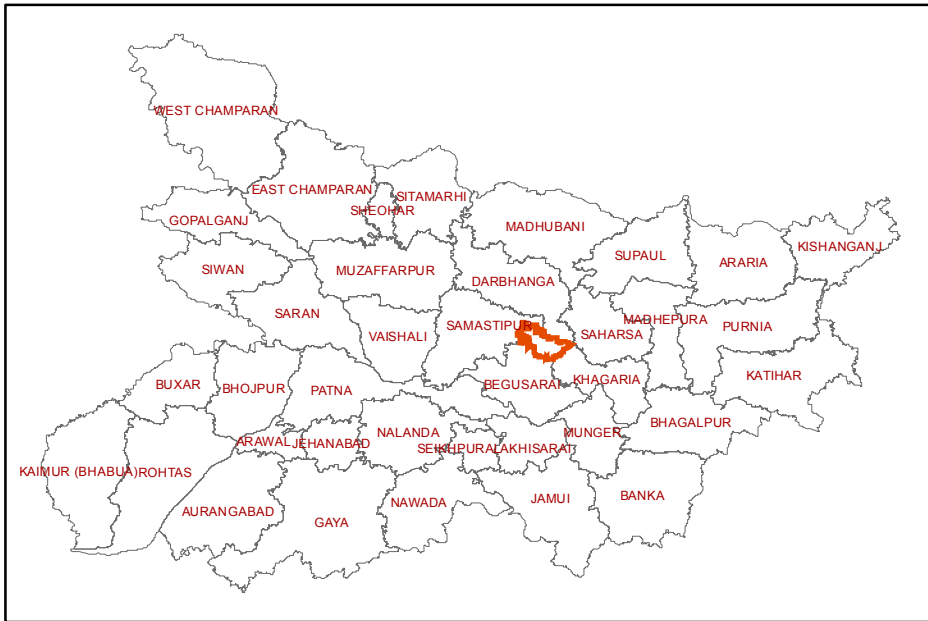

140-Hasanpur (SAMASTIPUR)

INDEX

-  DISTRICT HEAD QUARTER
-  AIRPORT
-  TOURIST PLACE
-  BSNL EXCHANGE
-  NATIONAL HIGHWAY
-  STATE HIGHWAY
-  DISTRICT ROAD
-  RAILWAYLINE
-  ASSEMBLY BOUNDARY