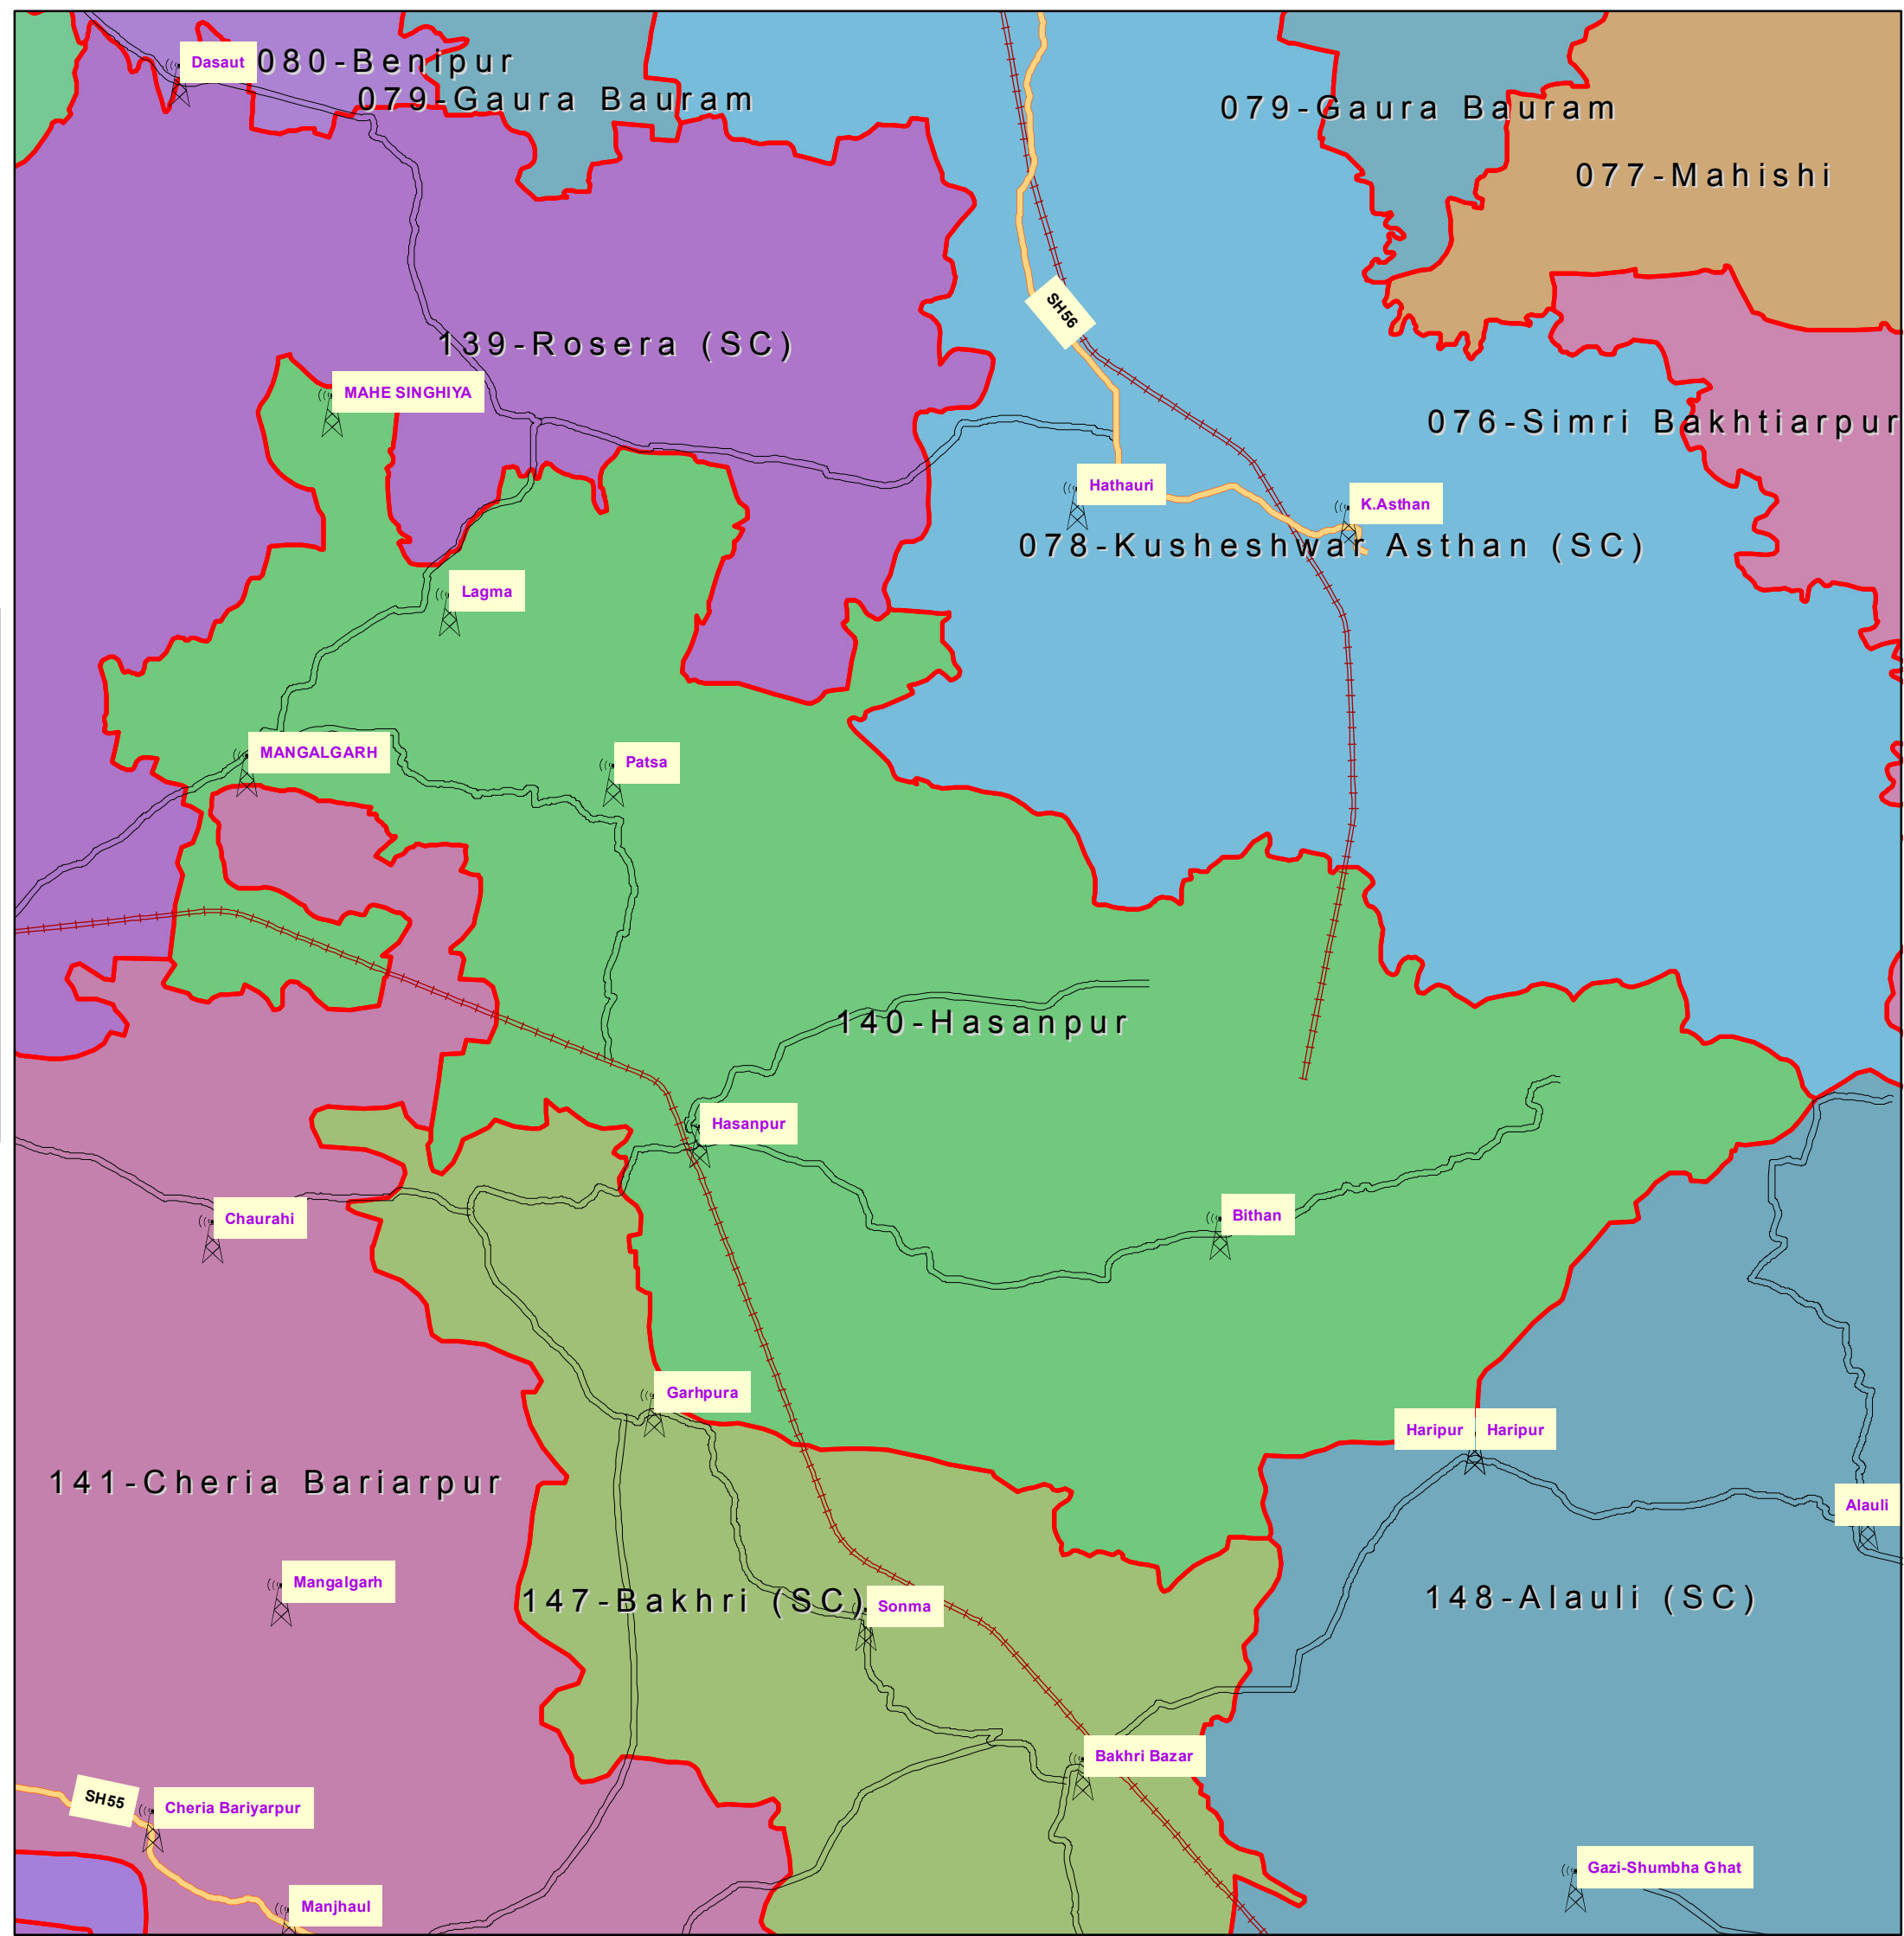

140-Hasanpur (SAMASTIPUR)

INDEX

-  DISTRICT HEAD QUARTER
-  AIRPORT
-  TOURIST PLACE
-  BSNL EXCHANGE
-  NATIONAL HIGHWAY
-  STATE HIGHWAY
-  DISTRICT ROAD
-  RAILWAYLINE
-  ASSEMBLY BOUNDARY