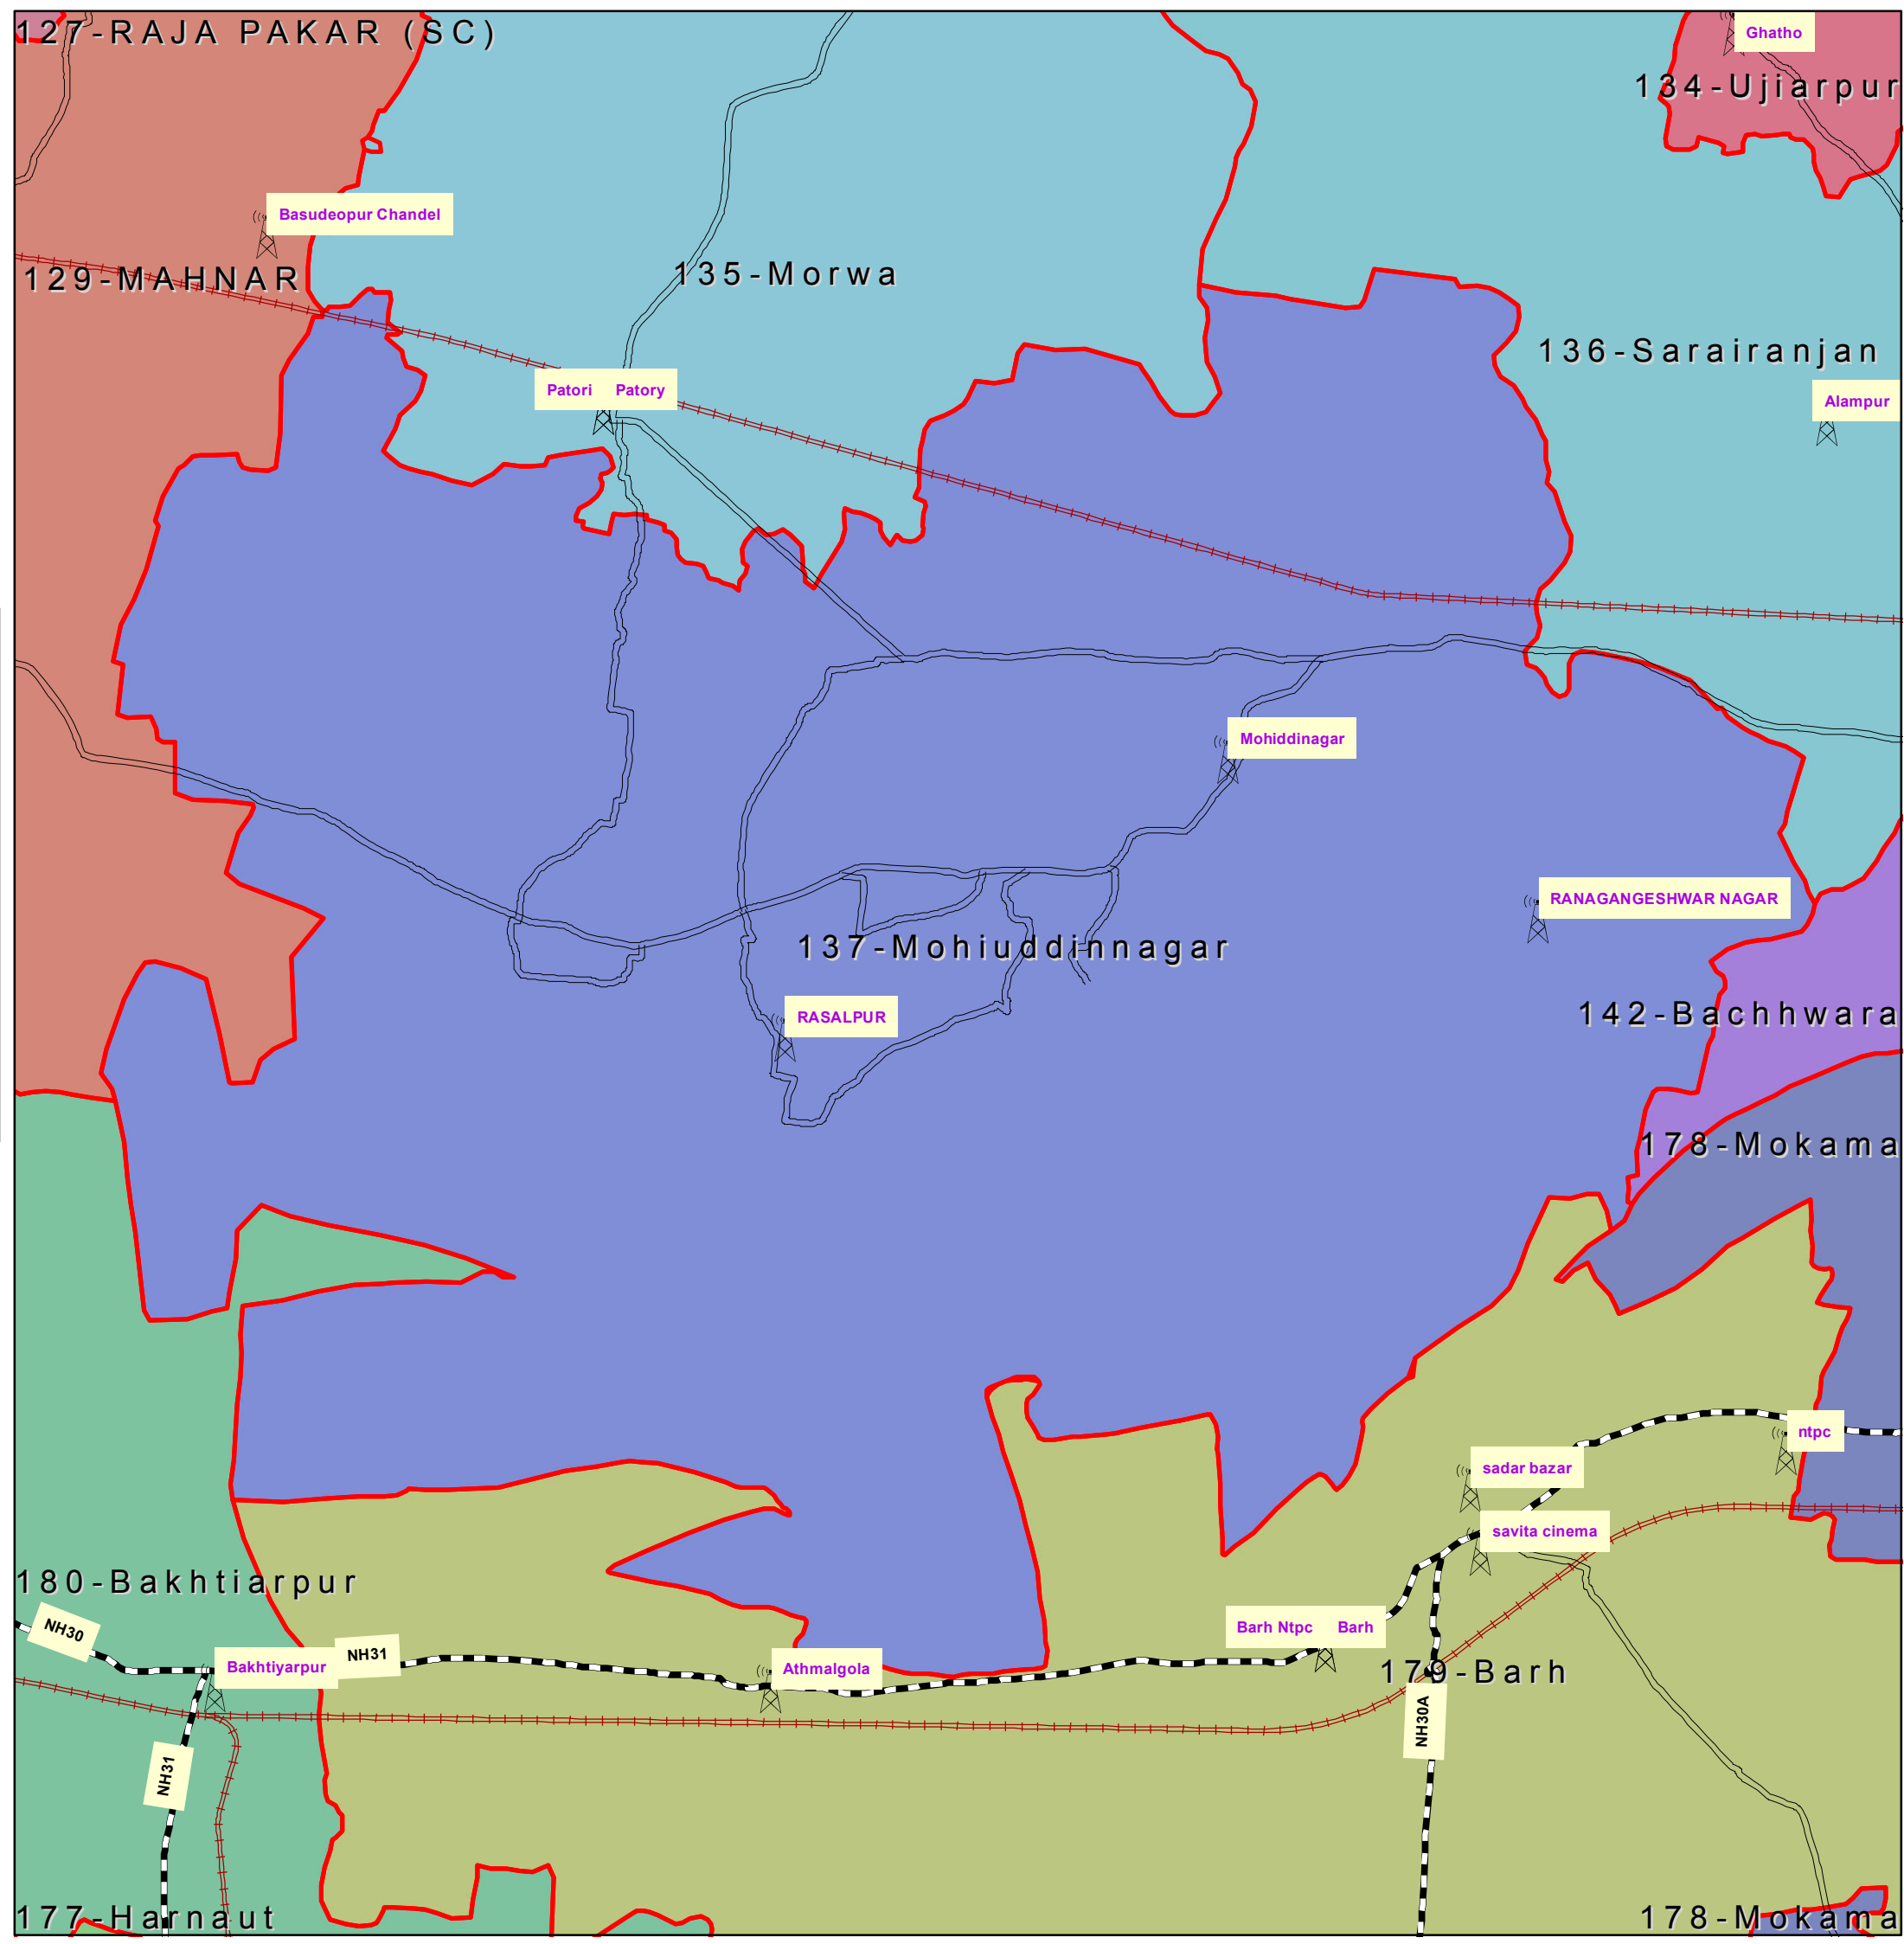

137-Mohiuddinnagar (SAMASTIPUR)

INDEX

- DISTRICT HEAD QUARTER
- AIRPORT
- TOURIST PLACE
- BSNL EXCHANGE
- NATIONAL HIGHWAY
- STATE HIGHWAY
- DISTRICT ROAD
- RAILWAYLINE
- ASSEMBLY BOUNDARY