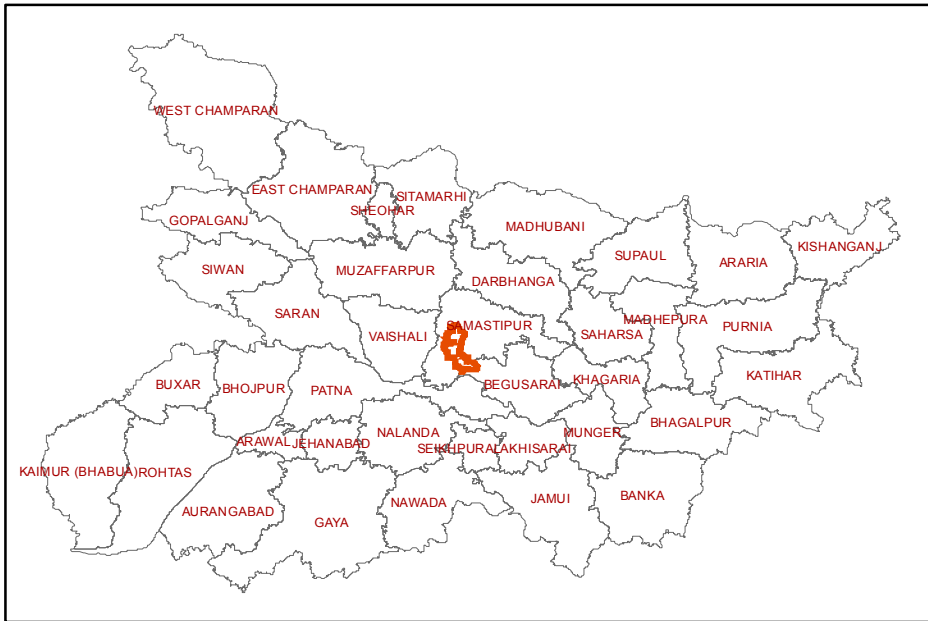

136-Sarairanjan (SAMASTIPUR)

INDEX

-  DISTRICT HEAD QUARTER
-  AIRPORT
-  TOURIST PLACE
-  BSNL EXCHANGE
-  NATIONAL HIGHWAY
-  STATE HIGHWAY
-  DISTRICT ROAD
-  RAILWAYLINE
-  ASSEMBLY BOUNDARY