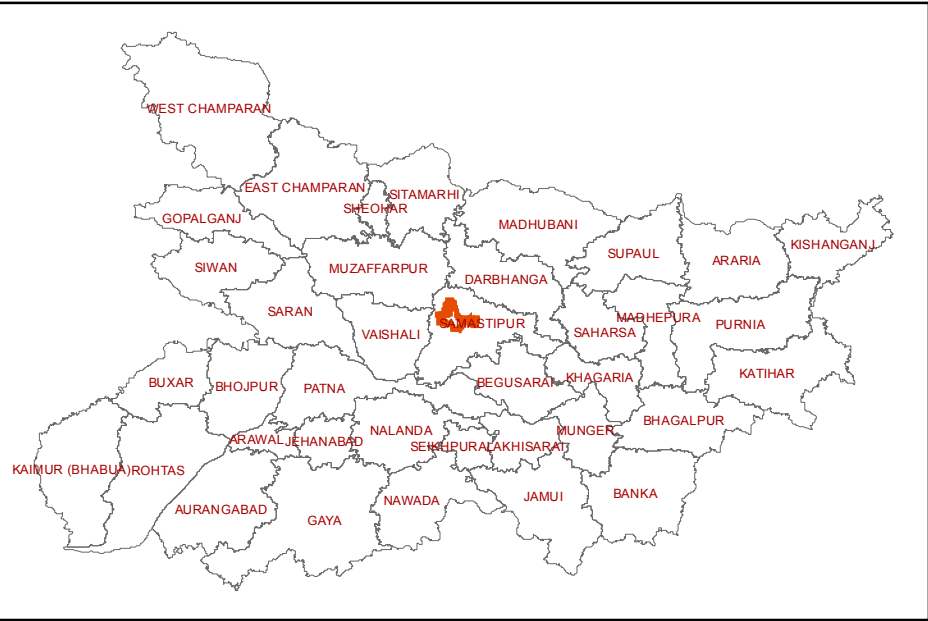

133-Samastipur (SAMASTIPUR)

INDEX

-  DISTRICT HEAD QUARTER
-  AIRPORT
-  TOURIST PLACE
-  BSNL EXCHANGE
-  NATIONAL HIGHWAY
-  STATE HIGHWAY
-  DISTRICT ROAD
-  RAILWAYLINE
-  ASSEMBLY BOUNDARY