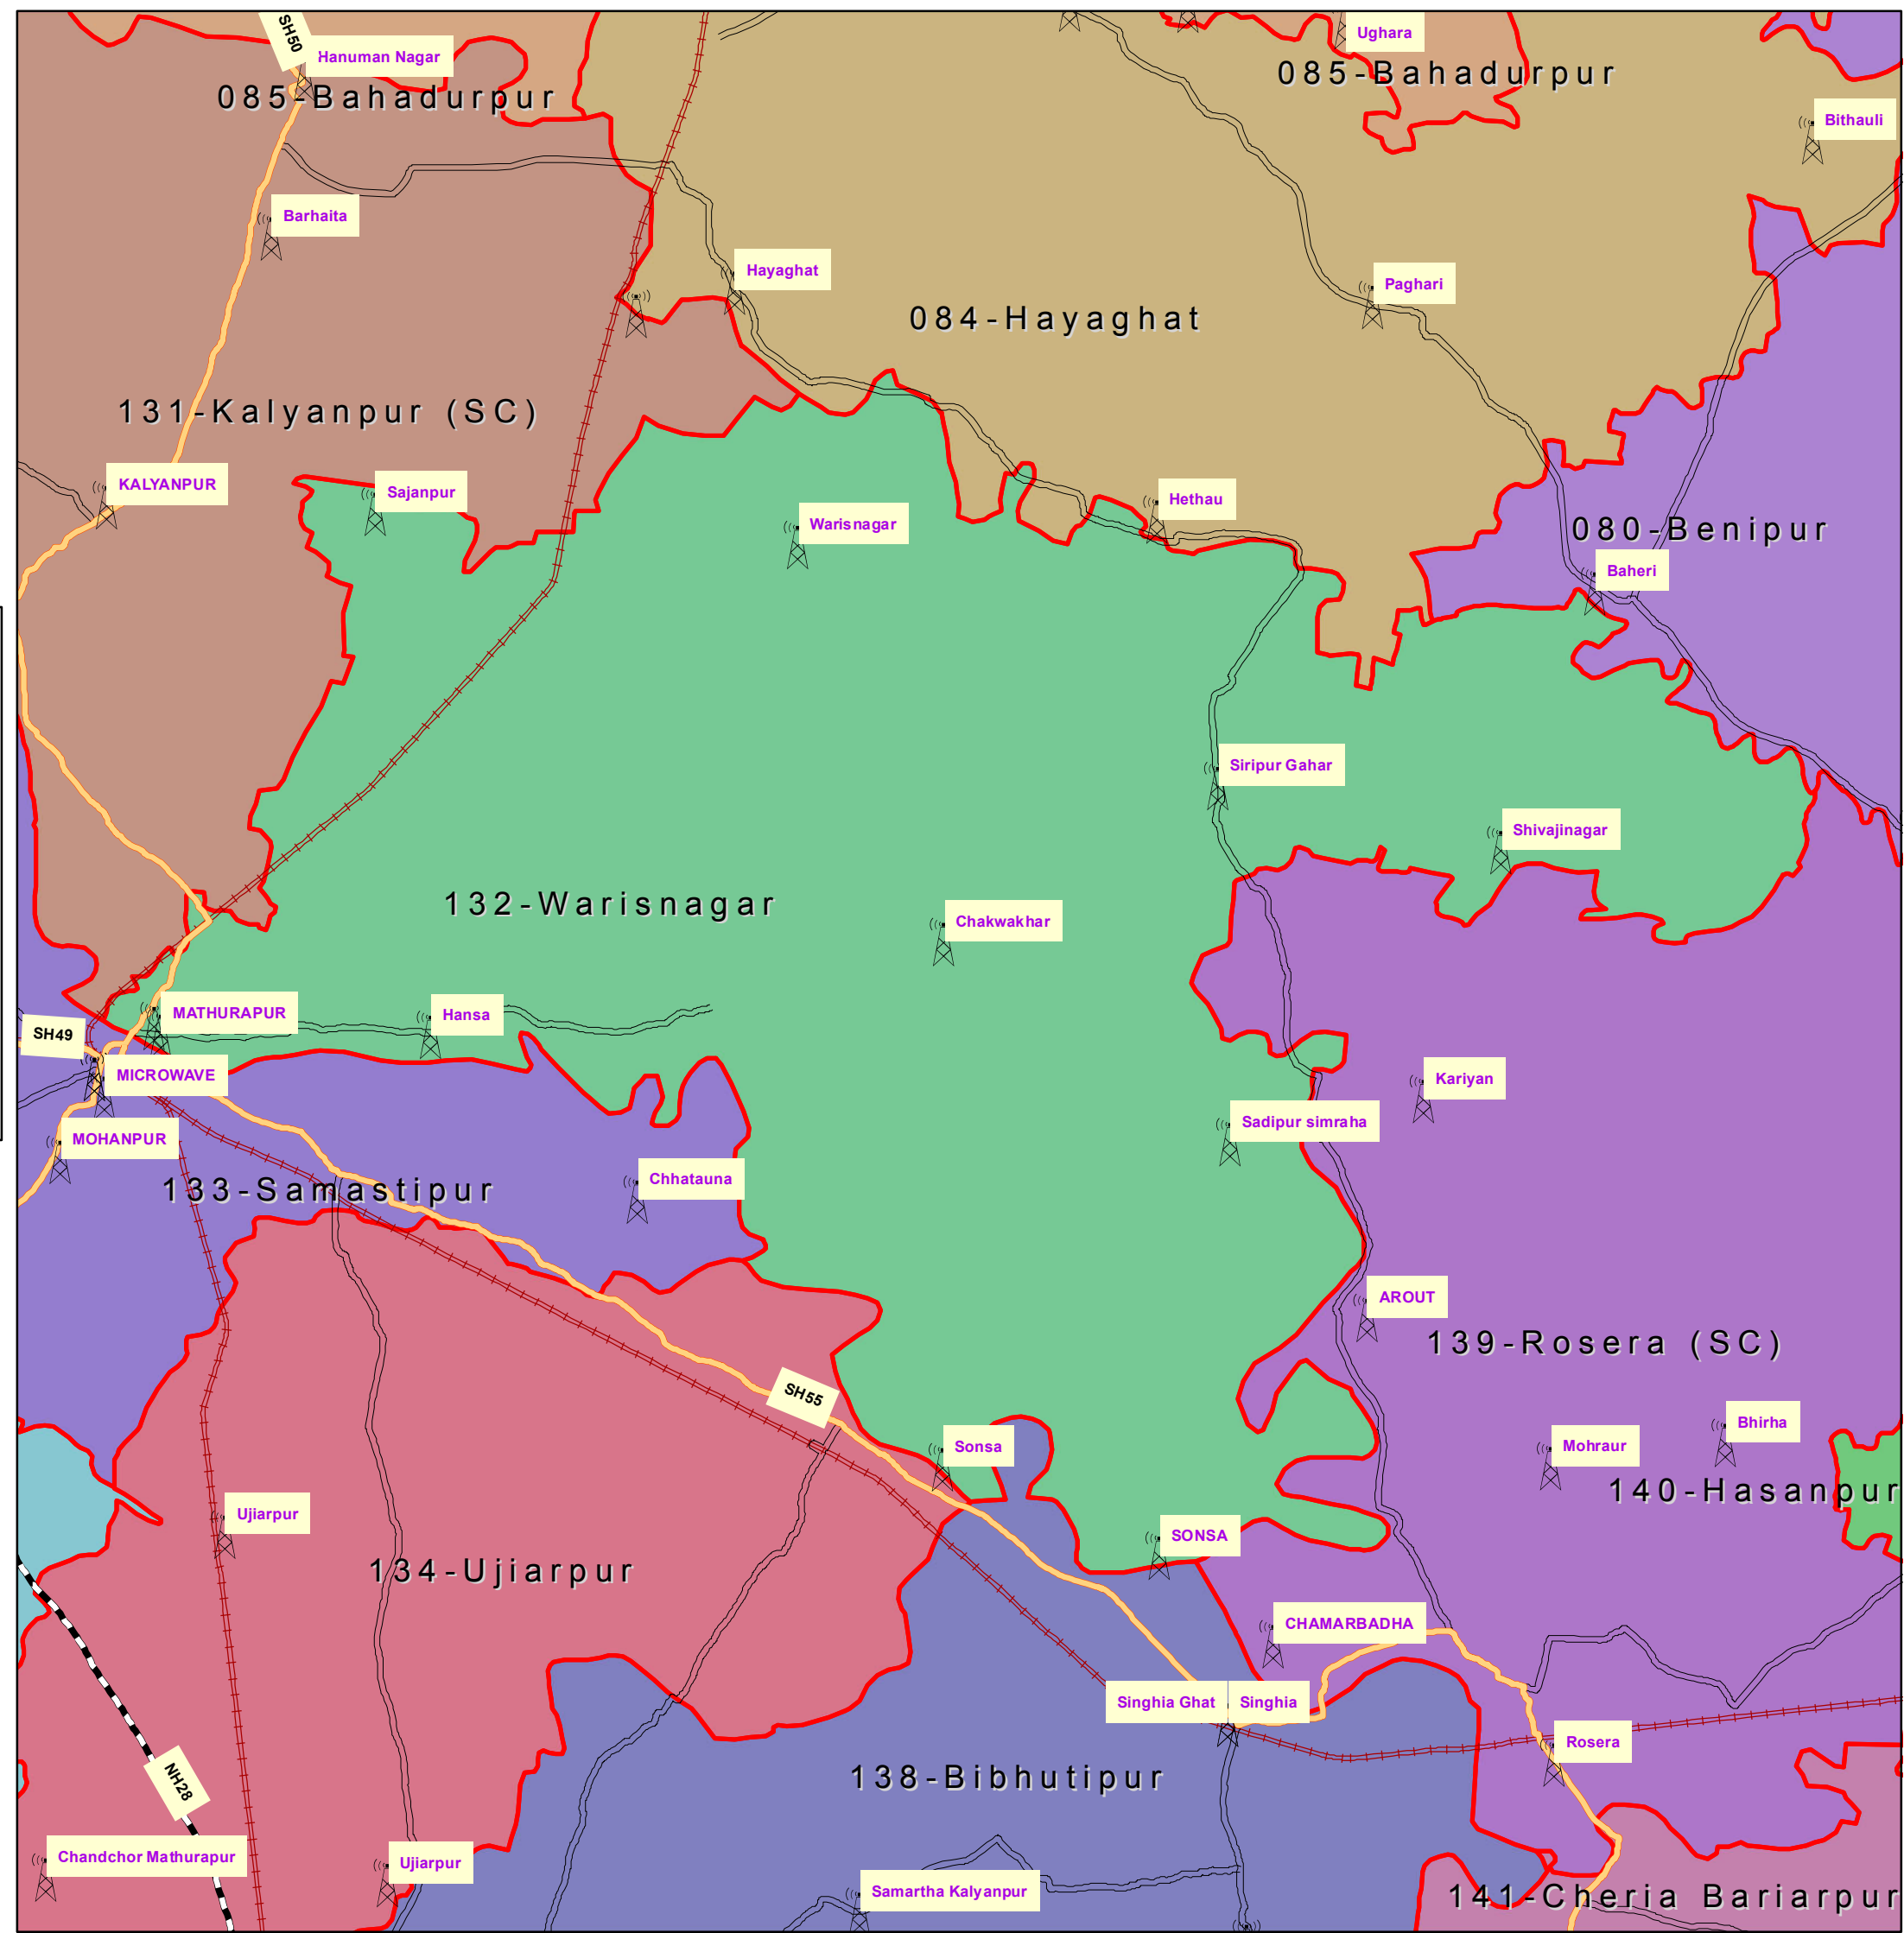

132-Warisnagar (SAMASTIPUR)

INDEX

-  DISTRICT HEAD QUARTER
-  AIRPORT
-  TOURIST PLACE
-  BSNL EXCHANGE
-  NATIONAL HIGHWAY
-  STATE HIGHWAY
-  DISTRICT ROAD
-  RAILWAYLINE
-  ASSEMBLY BOUNDARY