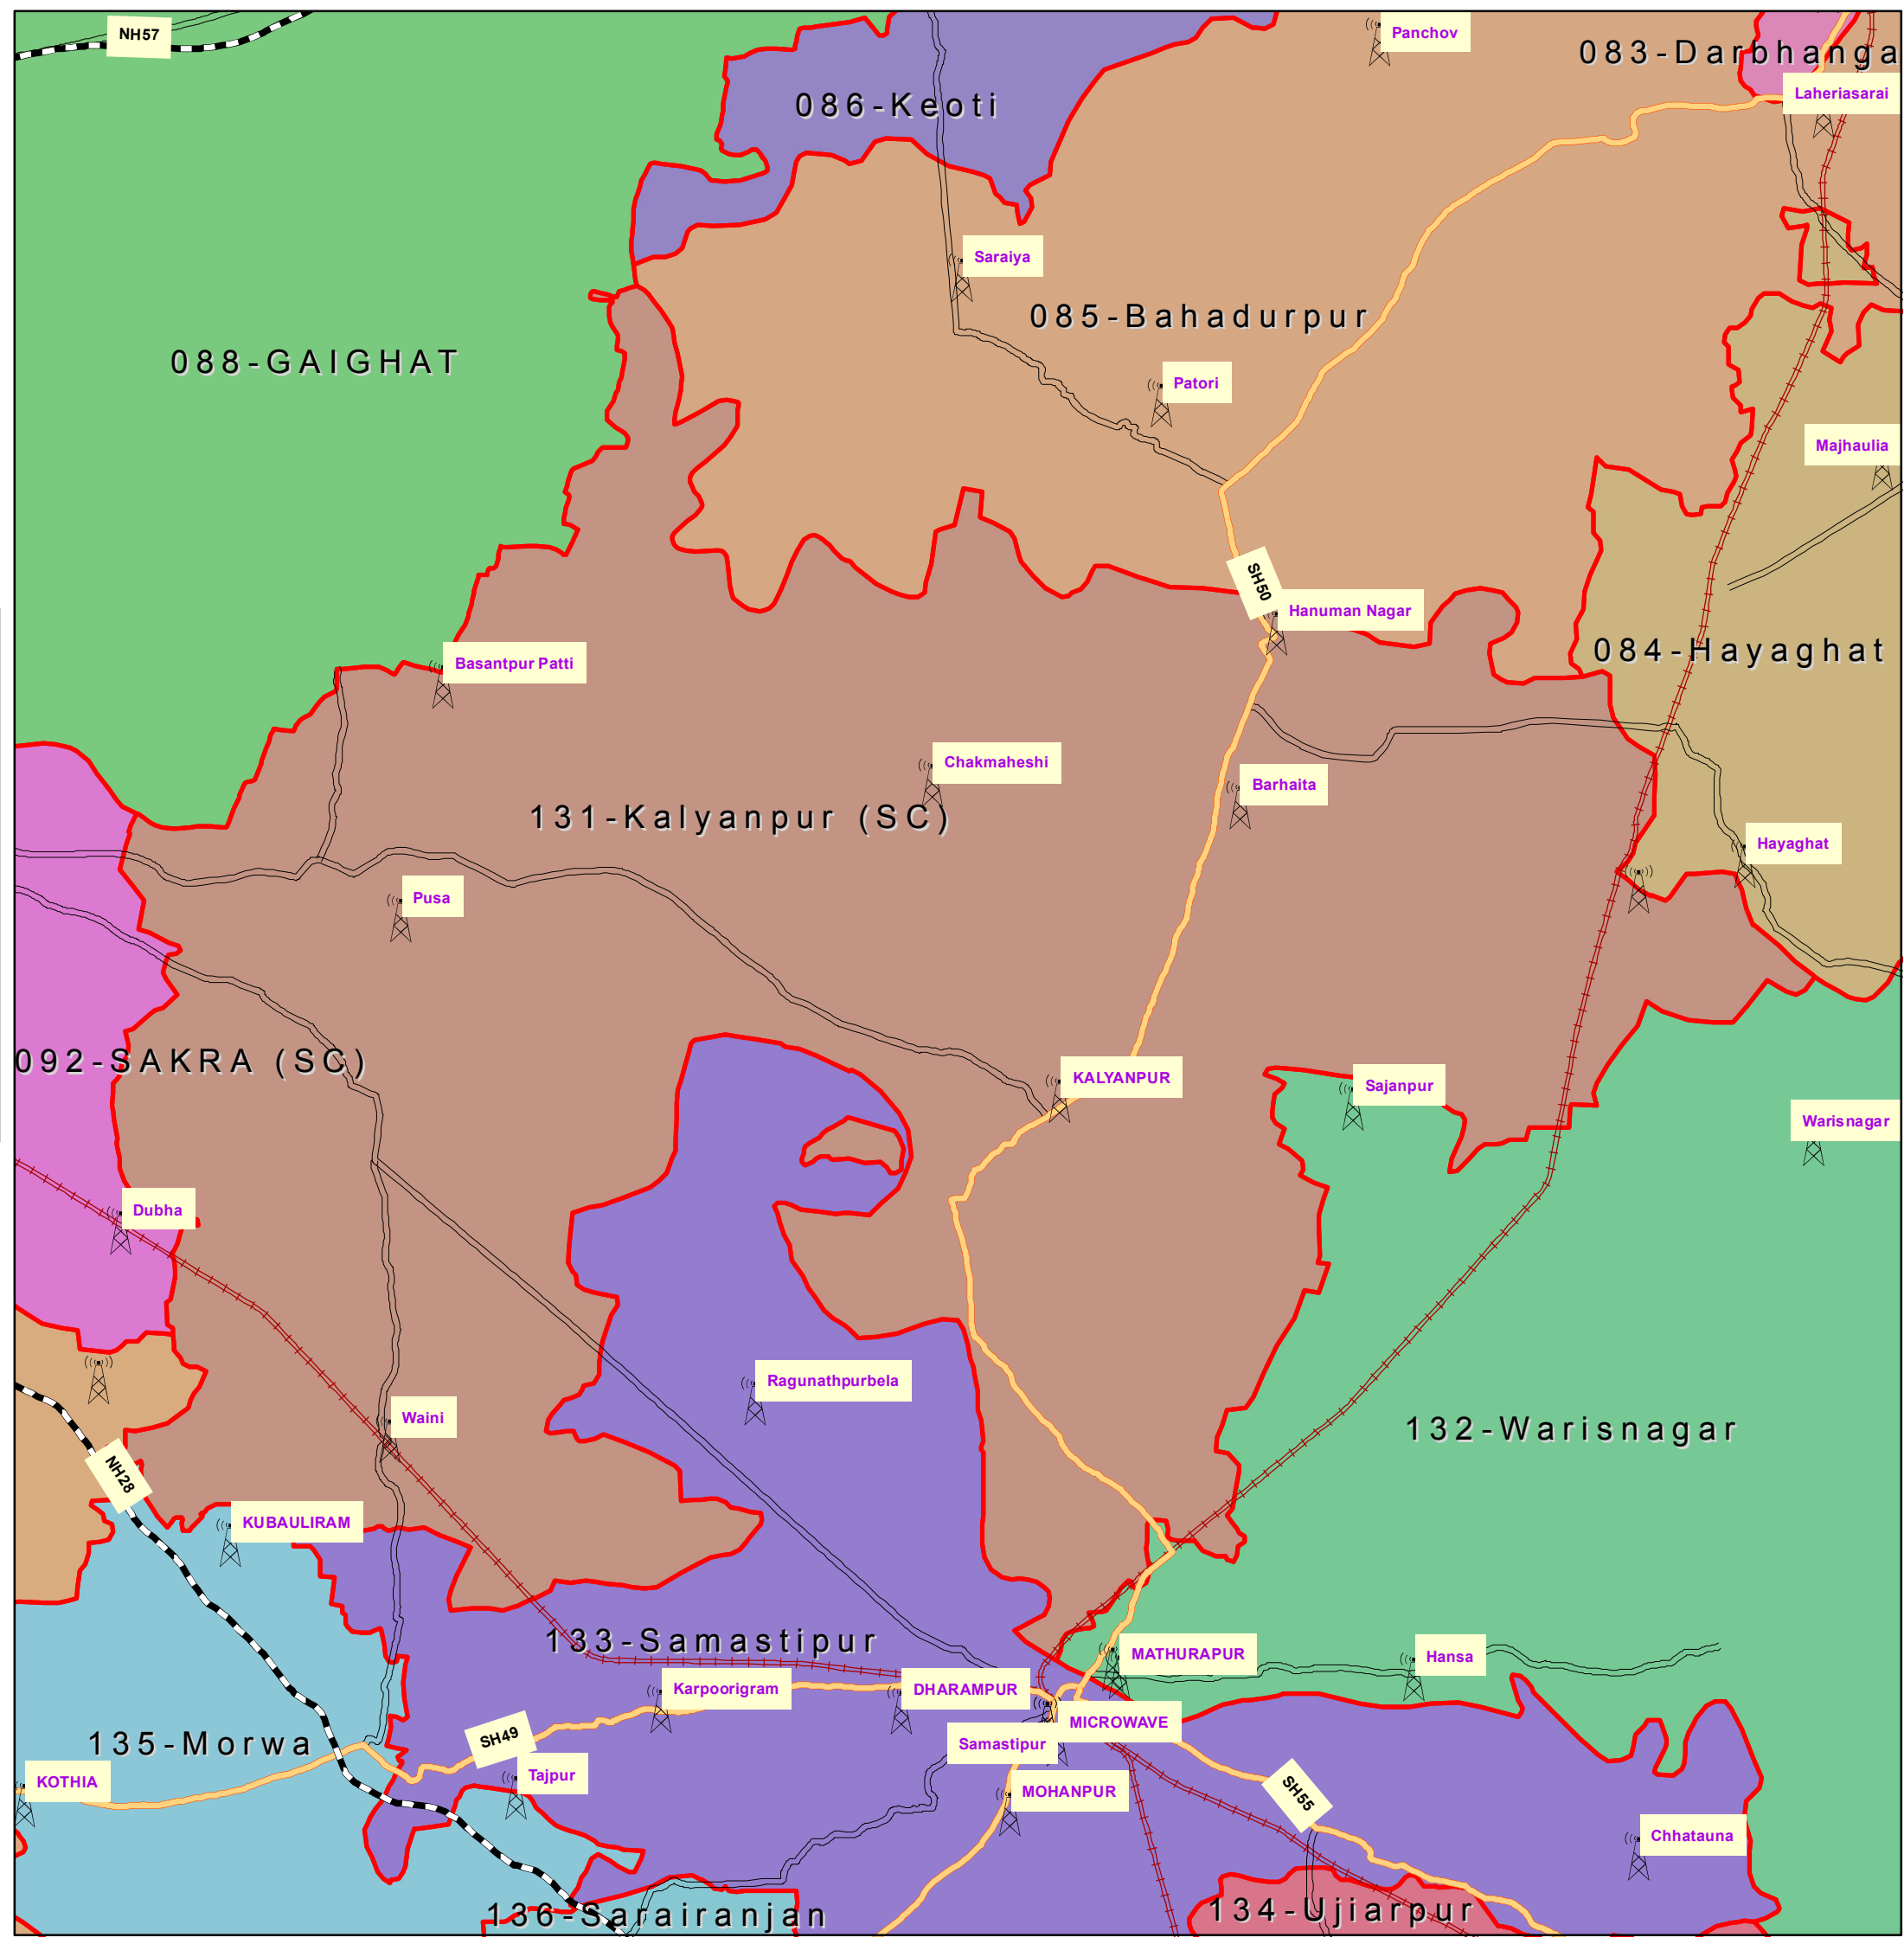

# 131-Kalyanpur (SC) (SAMASTIPUR)

## INDEX

- DISTRICT HEAD QUARTER
- AIRPORT
- TOURIST PLACE
- BSNL EXCHANGE
- NATIONAL HIGHWAY
- STATE HIGHWAY
- DISTRICT ROAD
- RAILWAYLINE
- ASSEMBLY BOUNDARY