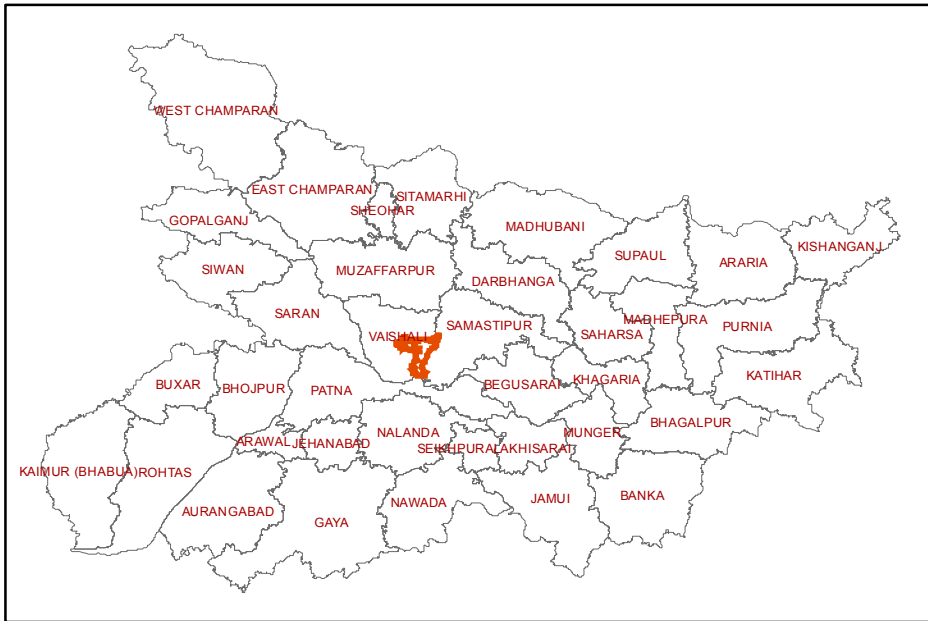

129-MAHNAR (VAISHALI)

INDEX

- DISTRICT HEAD QUARTER
- AIRPORT
- TOURIST PLACE
- BSNL EXCHANGE
- NATIONAL HIGHWAY
- STATE HIGHWAY
- DISTRICT ROAD
- RAILWAYLINE
- ASSEMBLY BOUNDARY