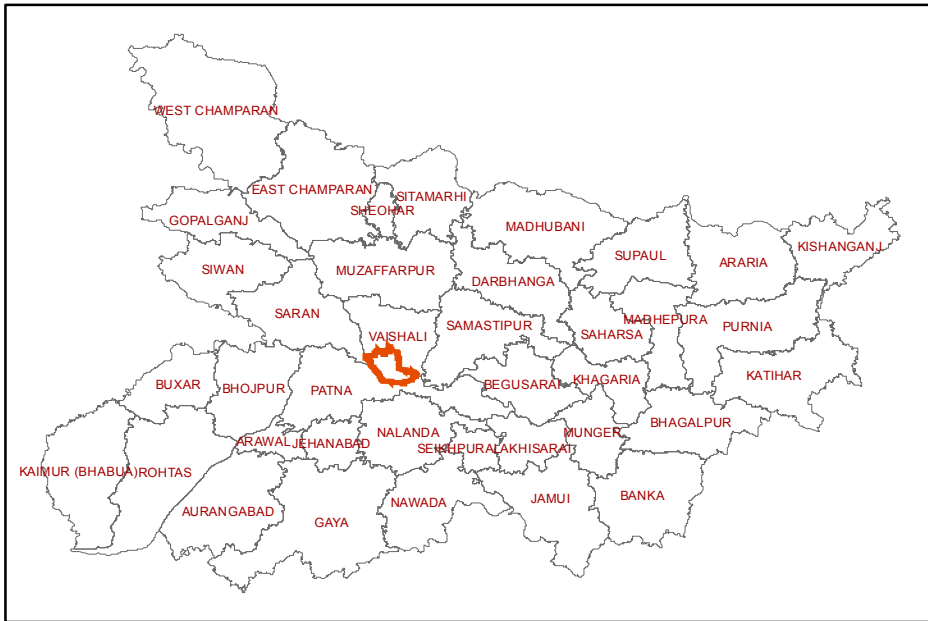

128-RAGHOPUR (VAISHALI)

INDEX

-  DISTRICT HEAD QUARTER
-  AIRPORT
-  TOURIST PLACE
-  BSNL EXCHANGE
-  NATIONAL HIGHWAY
-  STATE HIGHWAY
-  DISTRICT ROAD
-  RAILWAYLINE
-  ASSEMBLY BOUNDARY