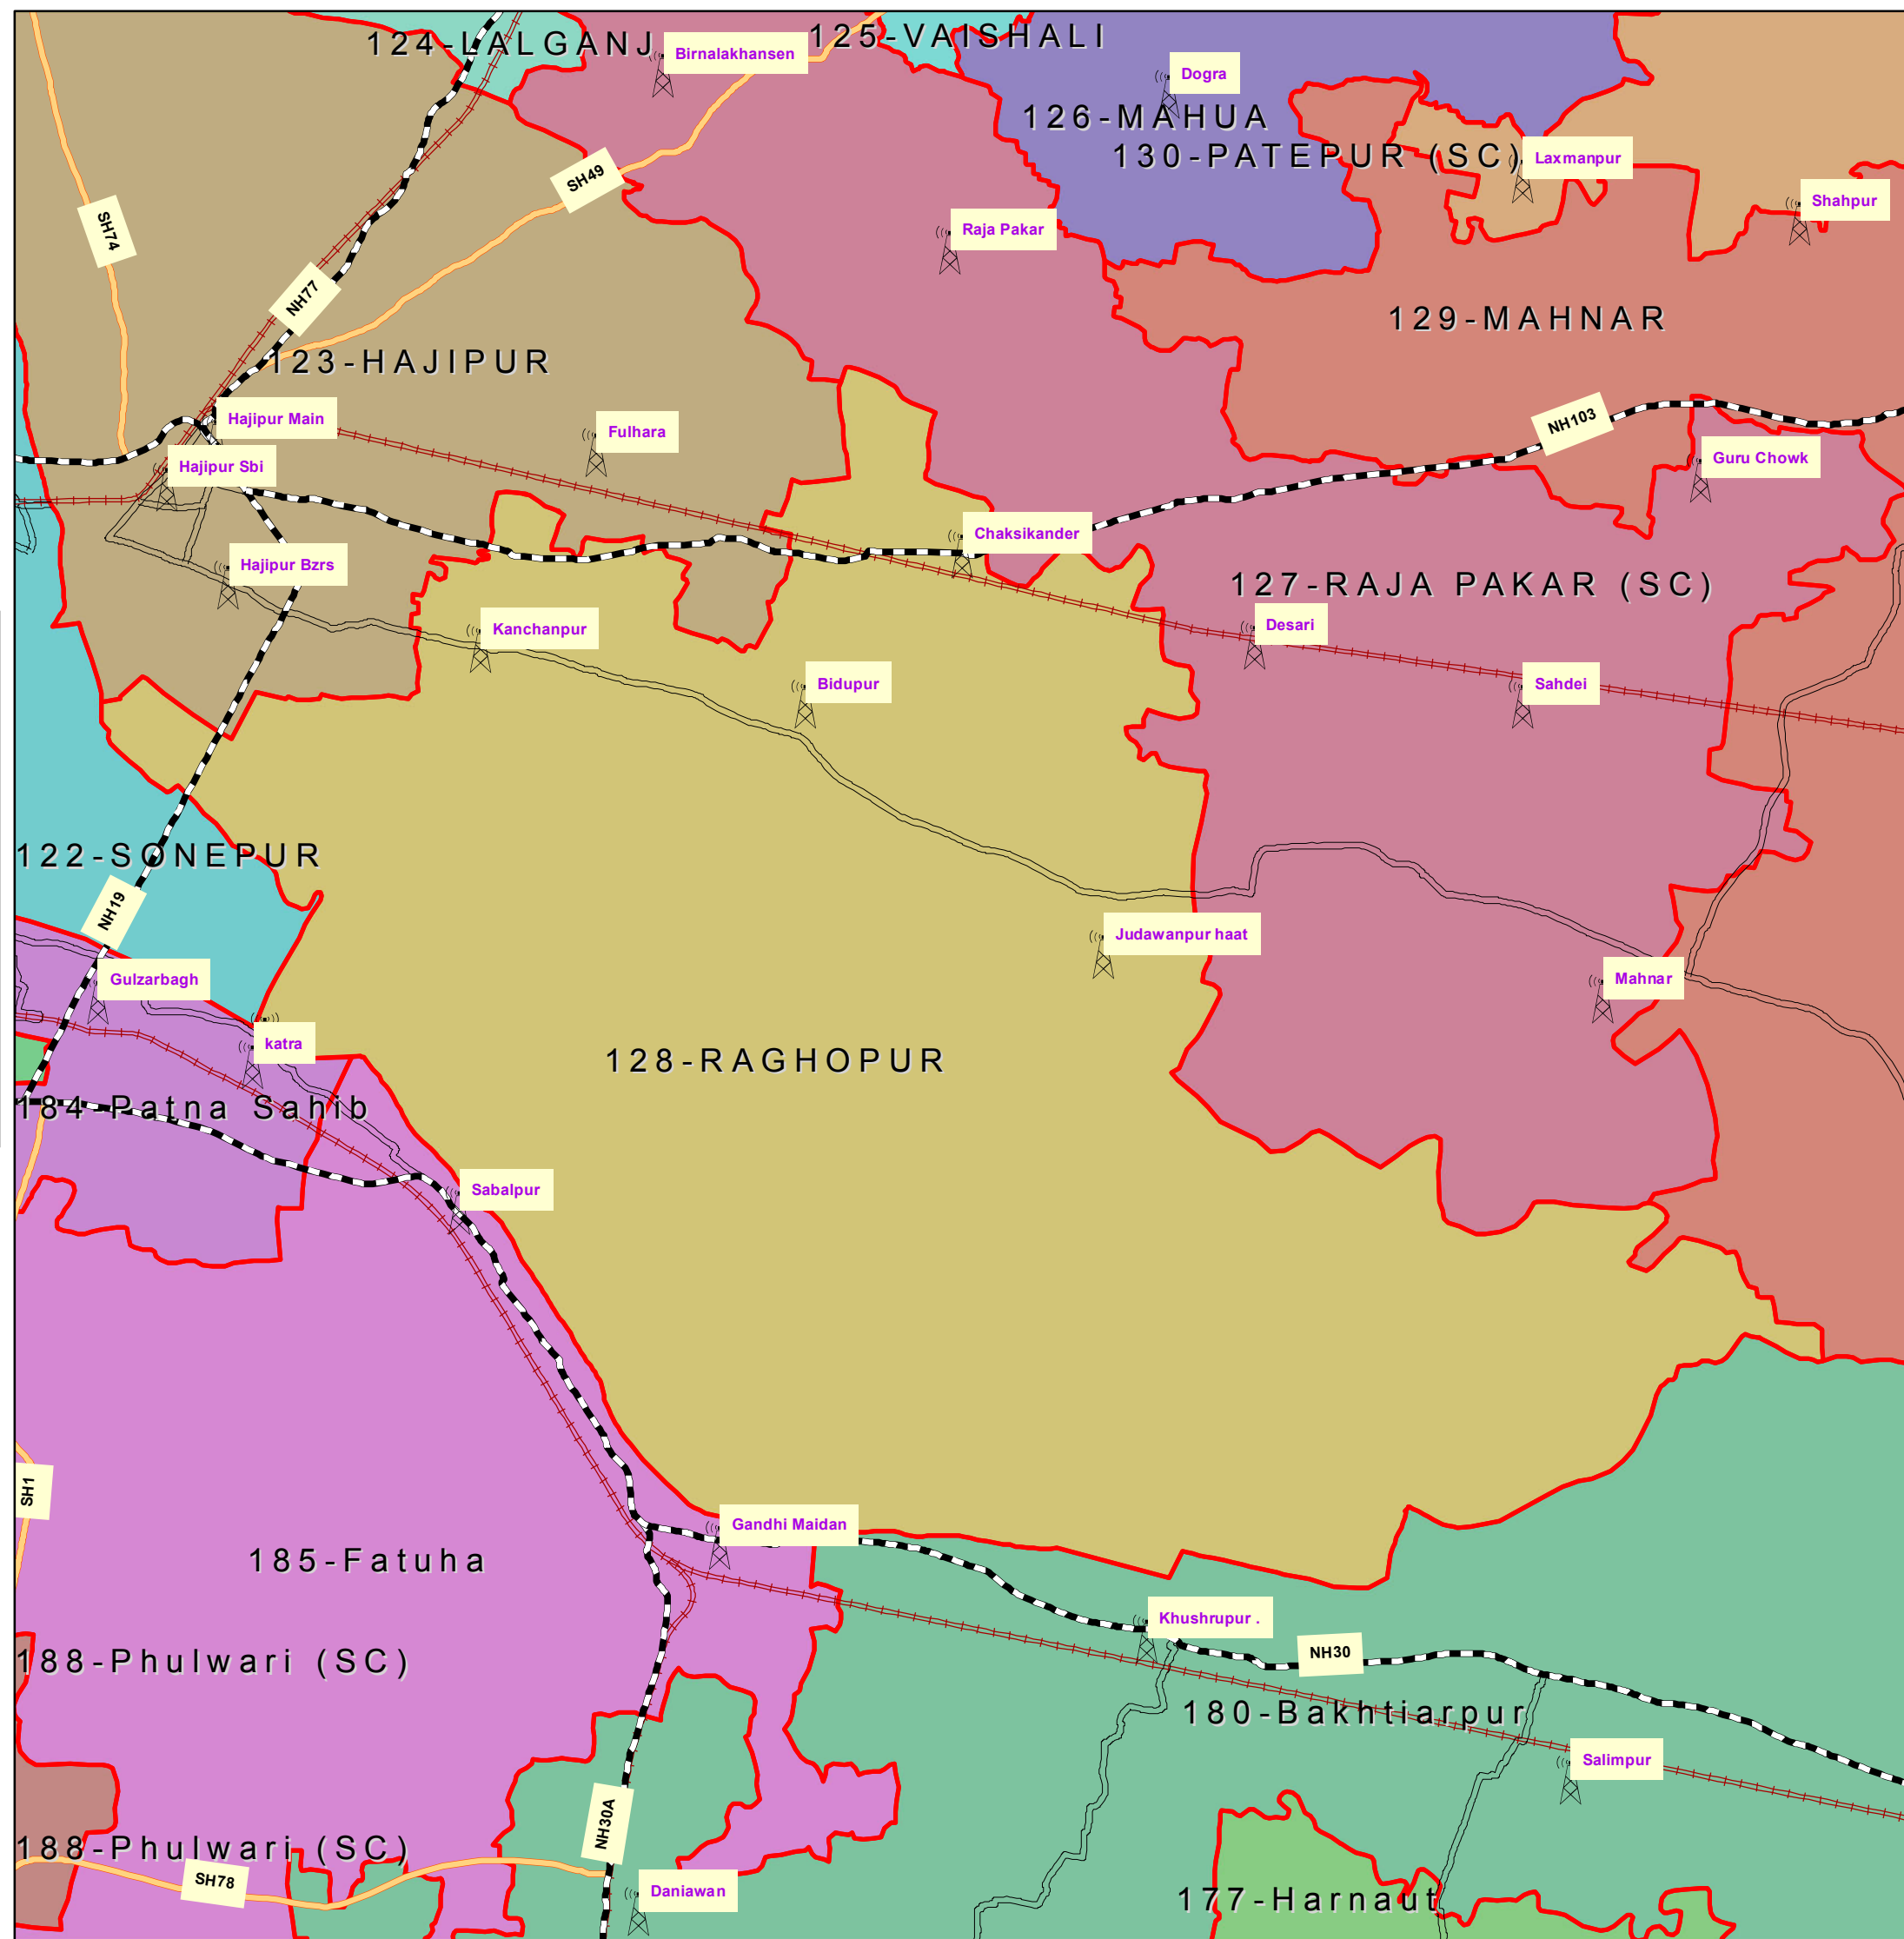

128-RAGHOPUR (VAISHALI)

INDEX

-  DISTRICT HEAD QUARTER
-  AIRPORT
-  TOURIST PLACE
-  BSNL EXCHANGE
-  NATIONAL HIGHWAY
-  STATE HIGHWAY
-  DISTRICT ROAD
-  RAILWAYLINE
-  ASSEMBLY BOUNDARY