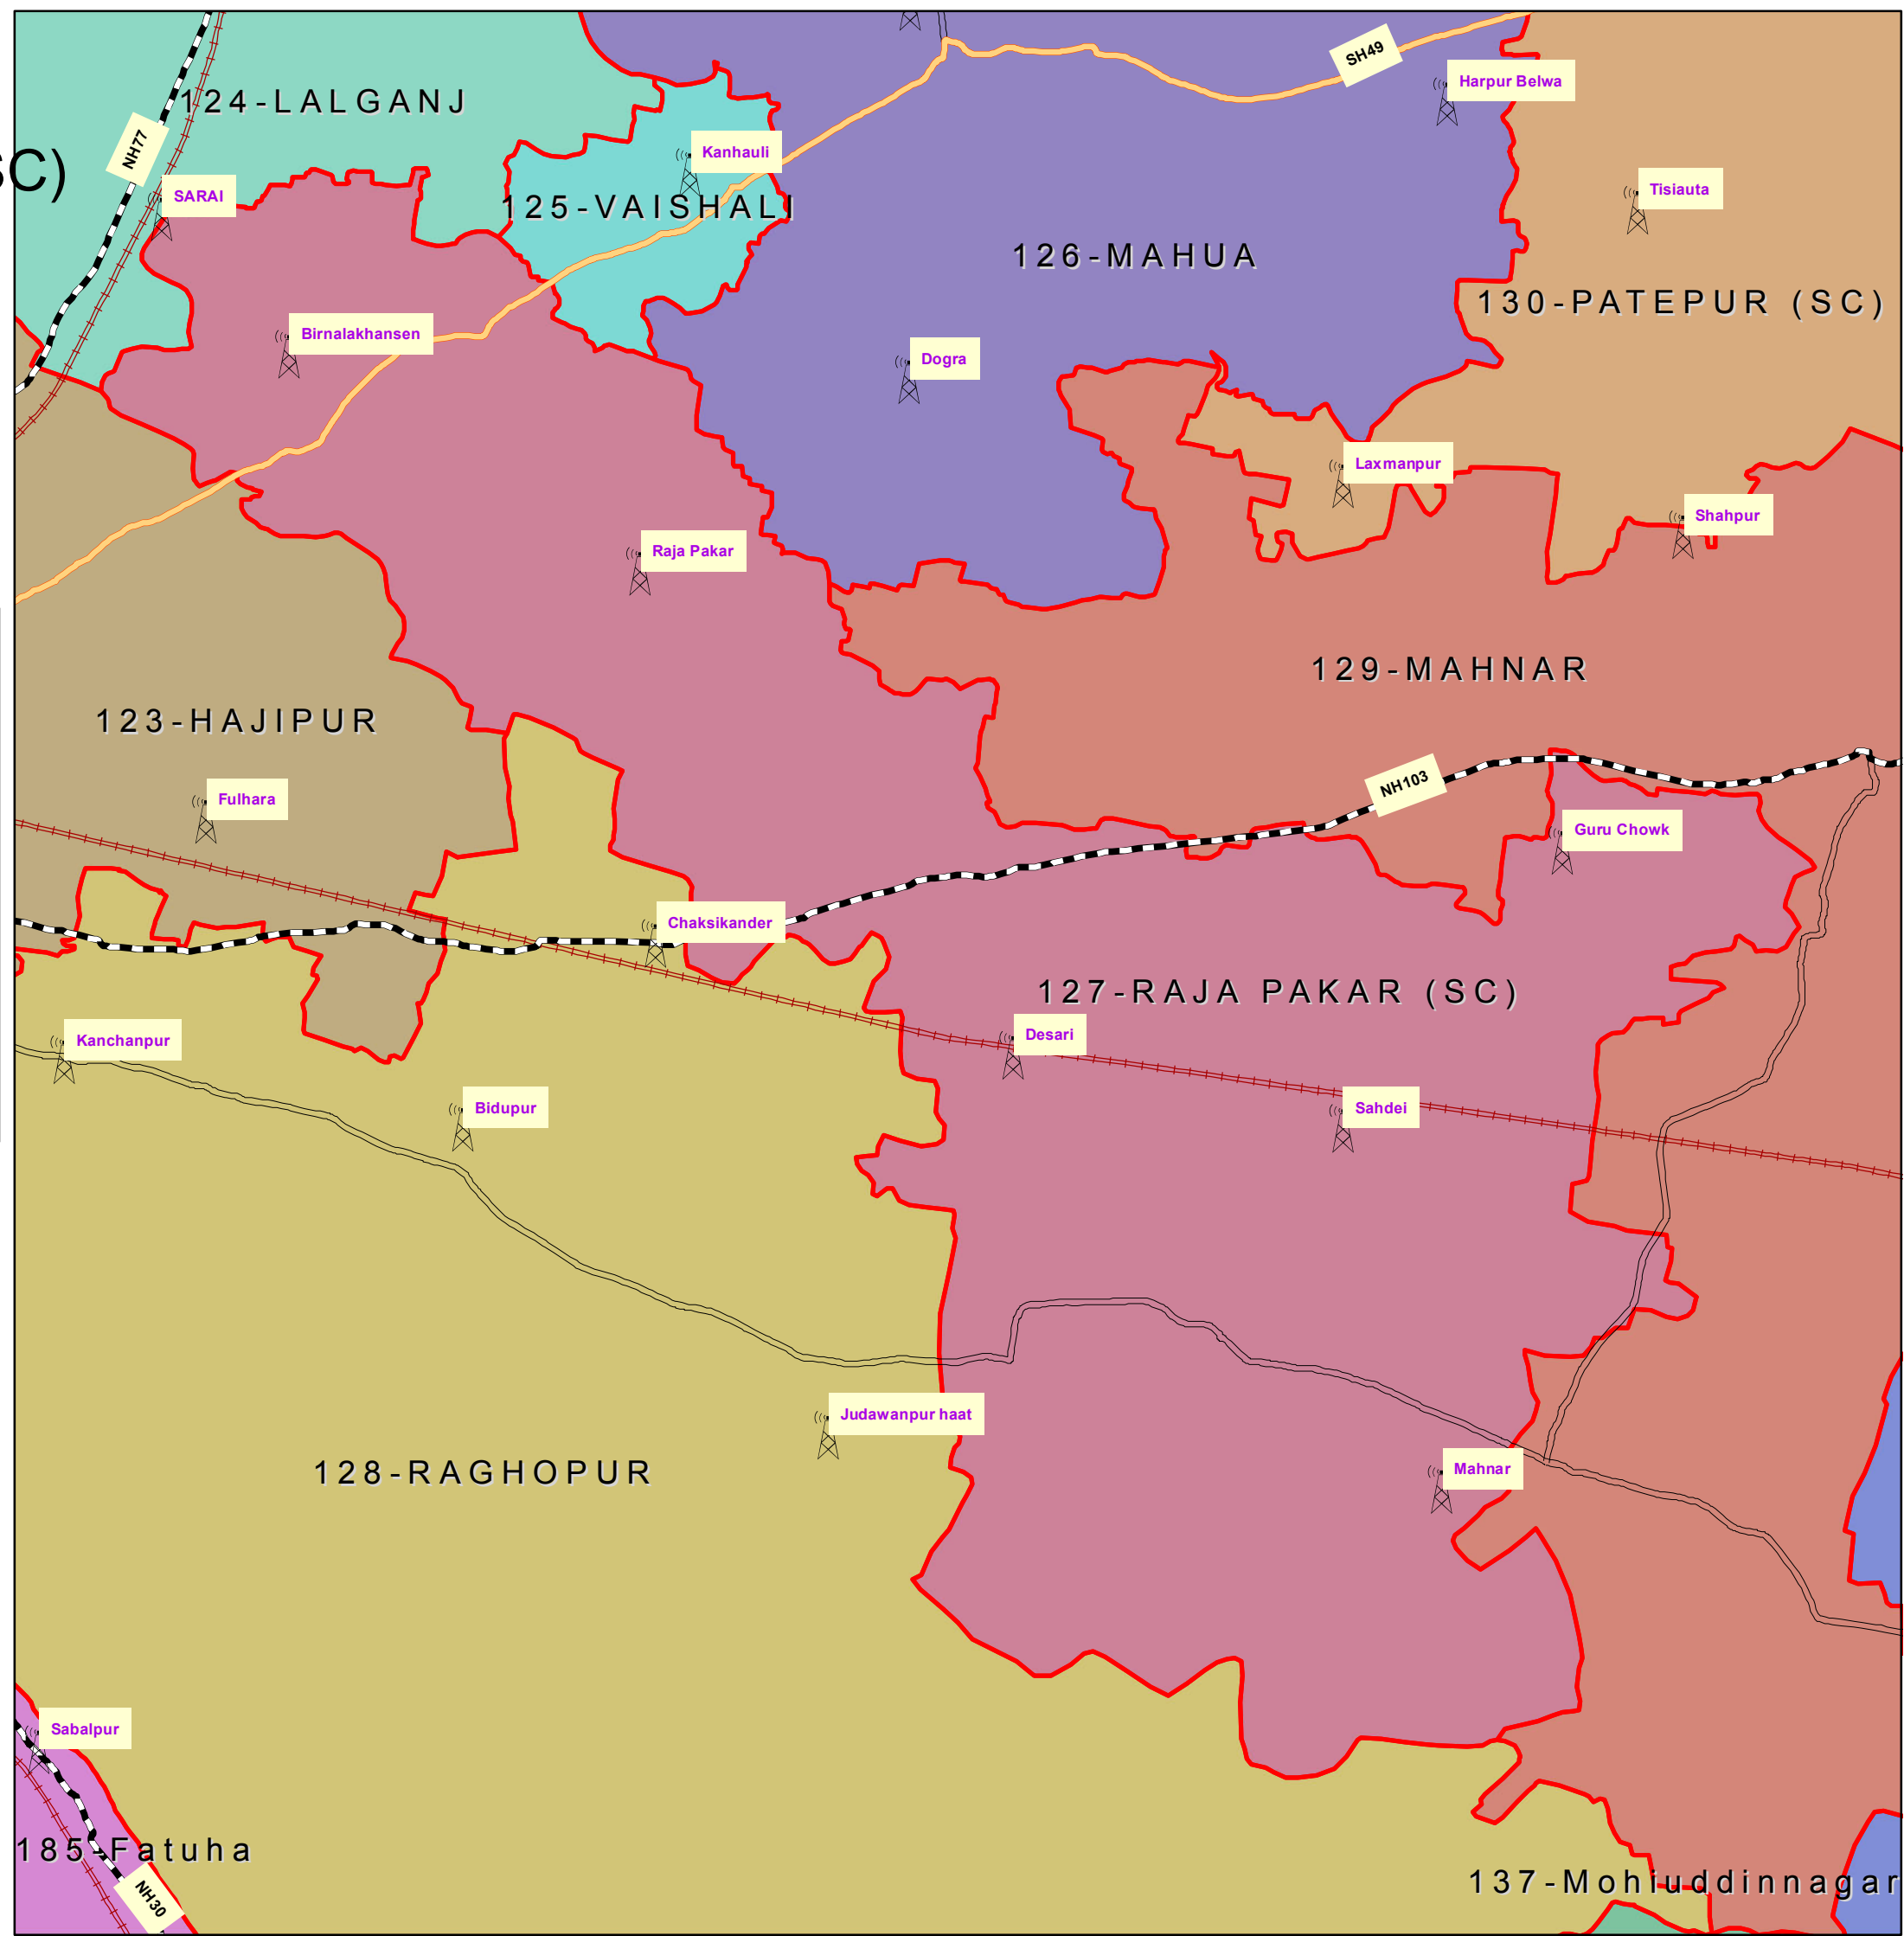

127-RAJA PAKAR (SC) (VAISHALI)

INDEX

-  DISTRICT HEAD QUARTER
-  AIRPORT
-  TOURIST PLACE
-  BSNL EXCHANGE
-  NATIONAL HIGHWAY
-  STATE HIGHWAY
-  DISTRICT ROAD
-  RAILWAYLINE
-  ASSEMBLY BOUNDARY