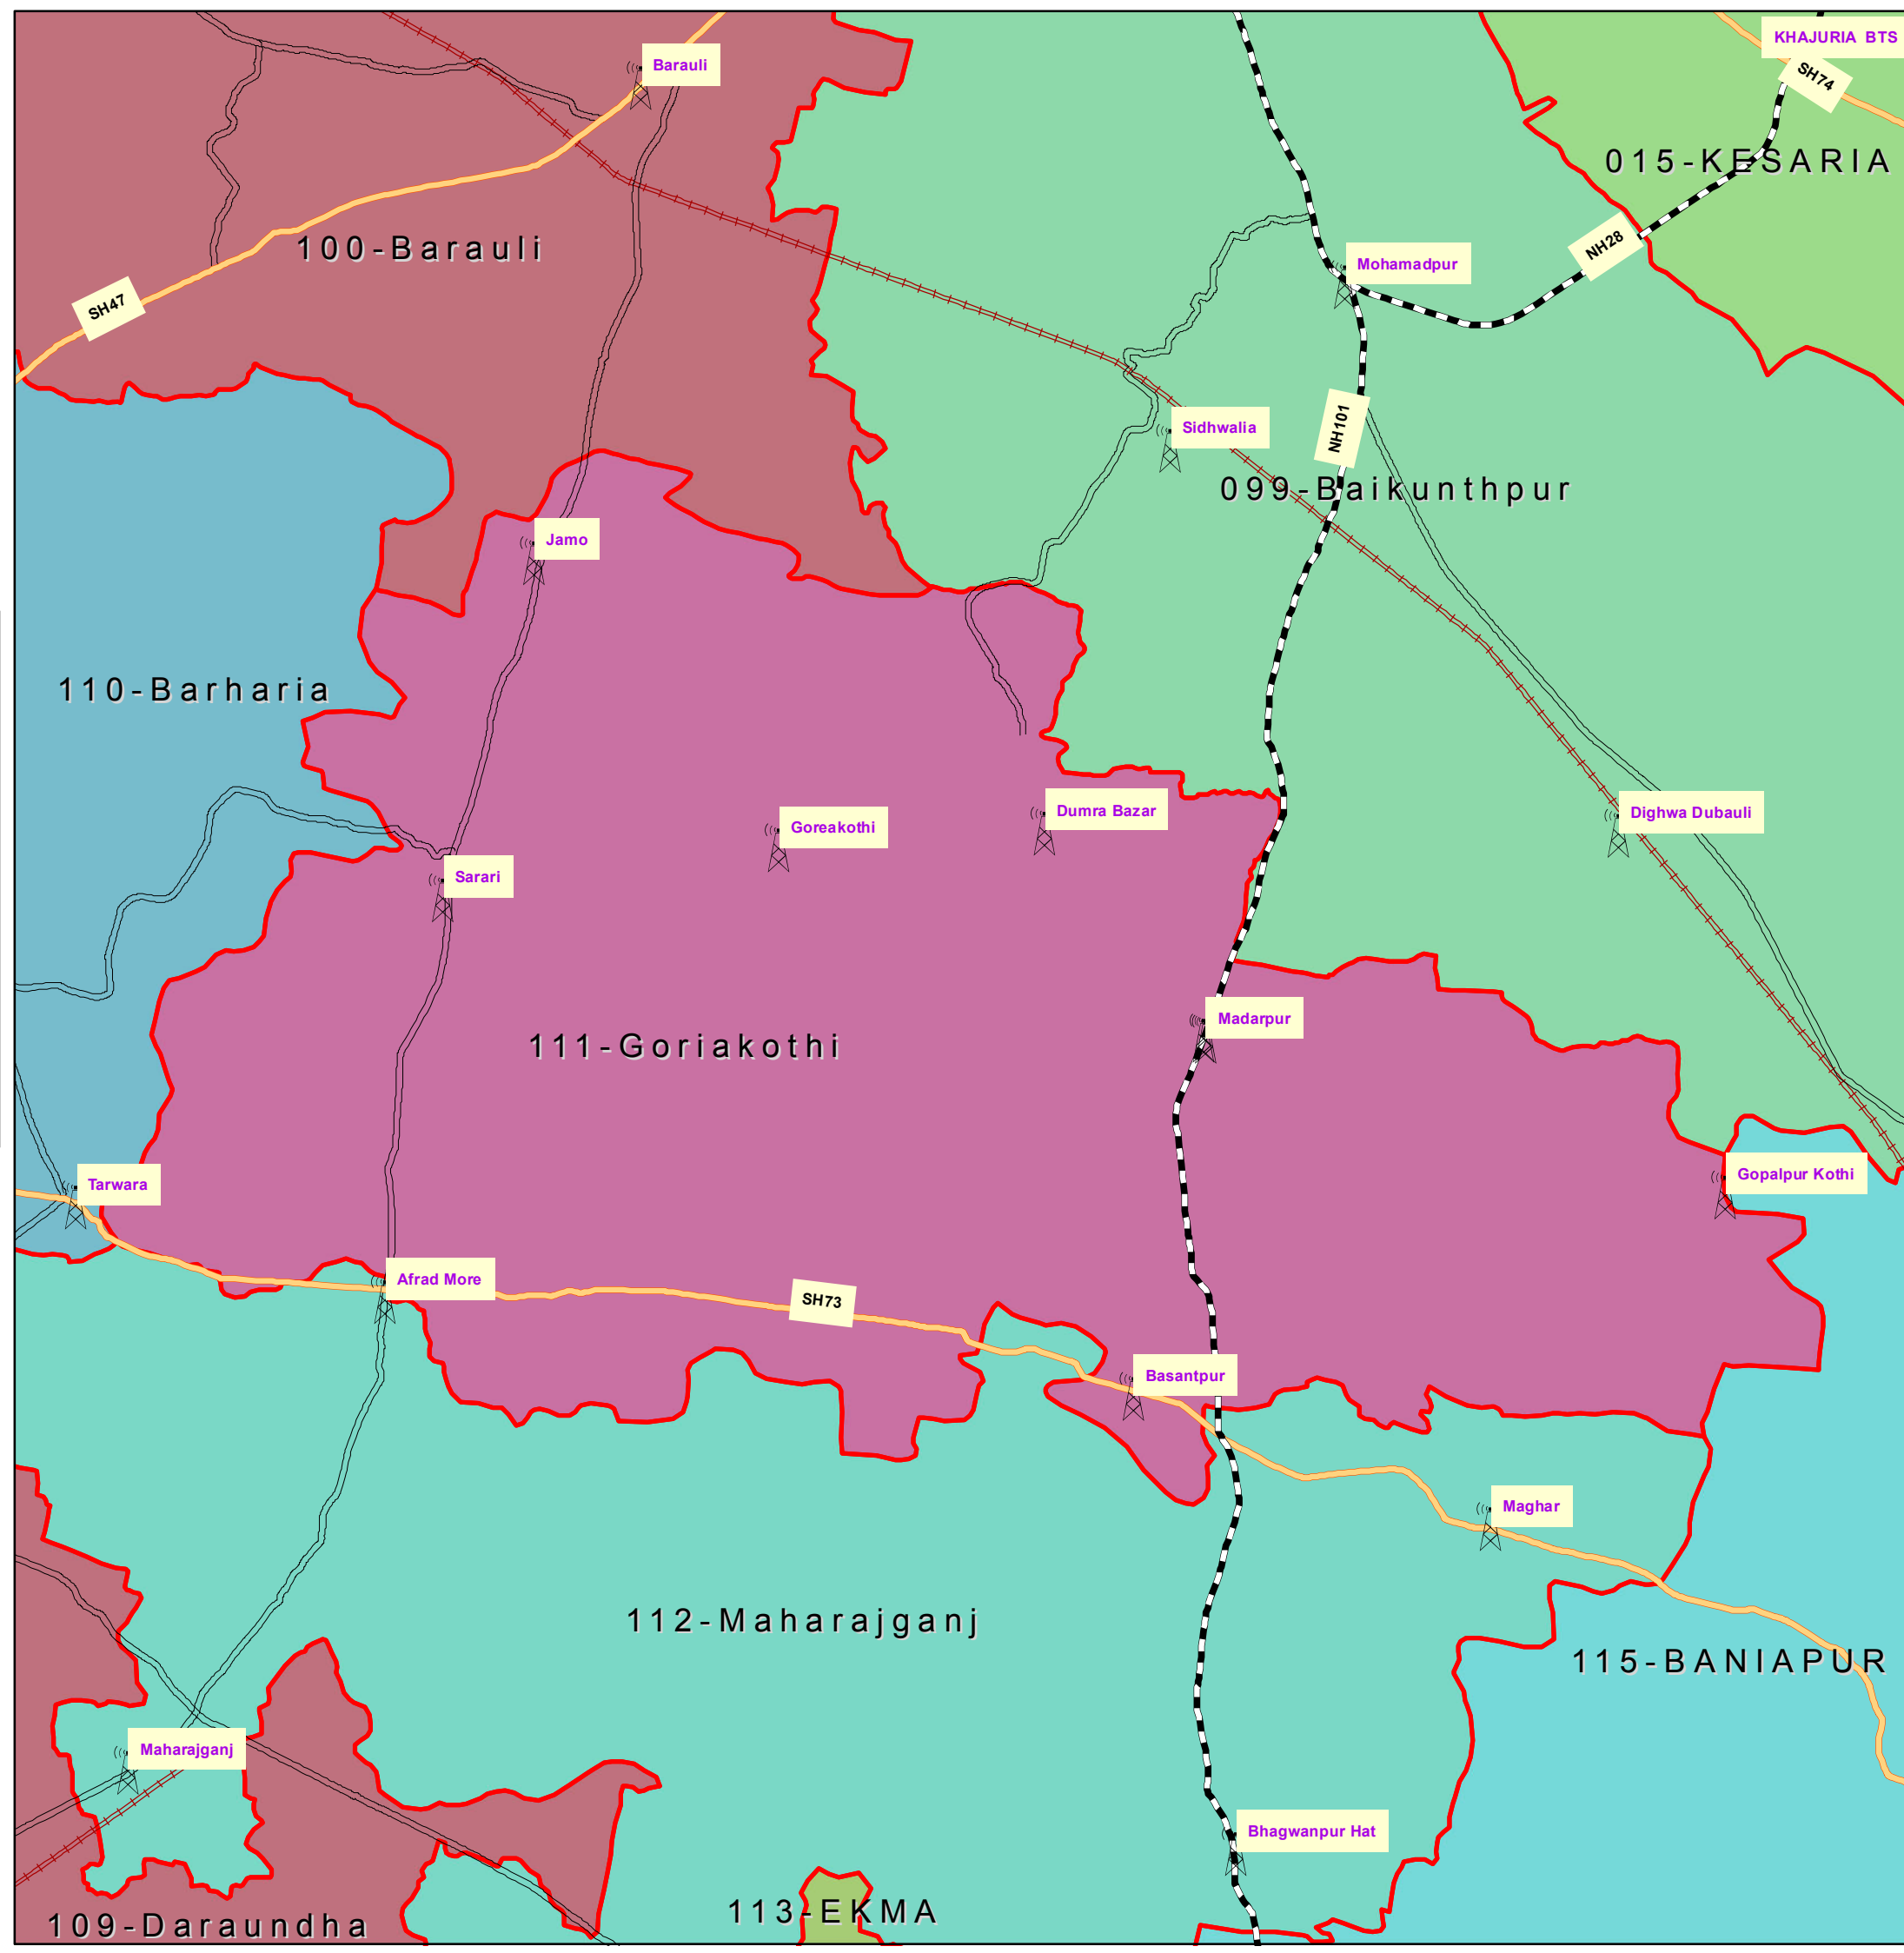

111-Goriakothi (SIWAN)

INDEX

- DISTRICT HEAD QUARTER
- AIRPORT
- TOURIST PLACE
- BSNL EXCHANGE
- NATIONAL HIGHWAY
- STATE HIGHWAY
- DISTRICT ROAD
- RAILWAYLINE
- ASSEMBLY BOUNDARY